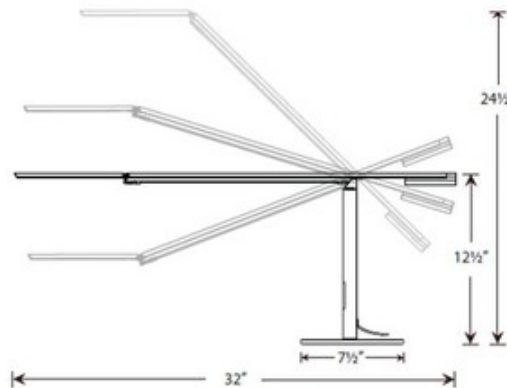

Technical Information

Lamp Color: 3500 K
Color Rendering: 85 CRI
Lamp Life: 50000 hours

Product Number: KNC56457			
Company:		Fixture Type:	Date: Apr 24, 2018
Project:		Approved By:	

#1115TA-3EQUO-032WM-00BK

Fax: (773) 883-6131

Phone: 866-954-4489

Address: 1718 W. Fullerton Ave. Chicago IL 60614

www.lightology.com