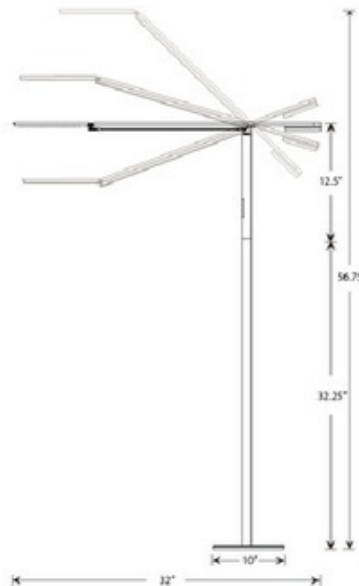

Equo LED Floor Lamp 3500K

Description:

The Equo LED Floor Lamp 3500K features a discreet counterweight design for feather-light adjustability. One finger is all you need to adjust the floating arm's position. The special neck joint maintains the head's tilt as the arm swings up or down. Slide your finger along the stem's touch strip to control brightness and power. The head rotates 180 degrees. Available in Black, Orange, Silver, or Chrome. Includes 9 foot cord. 85 CRI. Rated average life of 50,000 hours. Includes 28 LED modules totaling 6 watts. 10 inch width x 44.75-56.75 inch adjustable height. UL listed.

Shown in: Black

List Price: \$336.25
 Our Price: \$269.00

Shade Color: N/A
 Body Finish: Black
 Lamp: 1 x LED/6W/120V LED
 Wattage: 6W
 Dimmer: Included
 Dimensions: 32"L x 56.75"H x 10"W

Technical Information
 Lamp Color: 3500 K
 Color Rendering: 85 CRI
 Lamp Life: 50000 hours

| | | | |
|---------------------------------|--|---------------|--------------------|
| Product Number: KNC56458 | | | |
| Company: | | Fixture Type: | Date: Mar 18, 2018 |
| Project: | | Approved By: | |