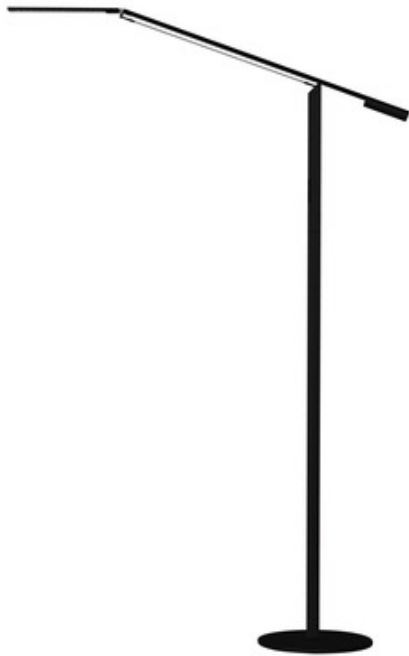

Equo LED Floor Lamp 3500K

Description:

The Equo LED Floor Lamp 3500K features a discreet counterweight design for feather-light adjustability. One finger is all you need to adjust the floating arm's position. The special neck joint maintains the head's tilt as the arm swings up or down. Slide your finger along the stem's touch strip to control brightness and power. The head rotates 180 degrees. Available in Black, Orange, Silver, or Chrome. Includes 9 foot cord. 85 CRI. Rated average life of 50,000 hours. Includes 28 LED modules totaling 6 watts. 10 inch width x 44.75-56.75 inch adjustable height. UL listed.

Shown in: Black

List Price: \$336.25
 Our Price: \$269.00

Shade Color: N/A
 Body Finish: Black
 Lamp: 1 x LED/6W/120V LED
 Wattage: 6W
 Dimmer: Included
 Dimensions: 32"L x 56.75"H x 10"W

Technical Information
 Lamp Color: 3500 K
 Color Rendering: 85 CRI
 Lamp Life: 50000 hours

| | | | |
|---------------------------------|--|---------------|--------------------|
| Product Number: KNC56458 | | | |
| Company: | | Fixture Type: | Date: Mar 18, 2018 |
| Project: | | Approved By: | |