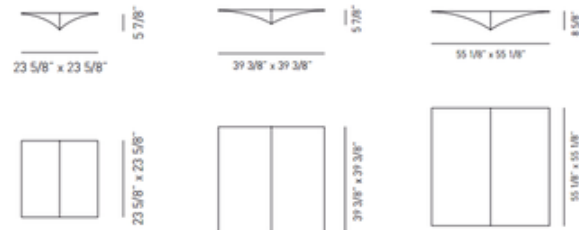

Nelly Straight Wall or Ceiling Mount

Designer: Manuel Vivian

Description:

Nelly Straight Wall or Ceiling Mount features a removable and washable elastic fabric shade over a white frame. Shade available in white, ivory pattern and white pattern. General light distribution. Available in two sizes. 75 watt max 120 volt A19 medium base bulbs are required, but not included. Small: 23.6 inch width x 23.6 inch depth x 5.9 inch depth. Medium: 39.3 inch width x 39.3 inch depth x 5.9 inch depth. Large: 55.1 inch width x 55.1 inch depth x 8.6 inch depth. ETL listed.

Shown in: White / White

List Price: \$437.14
Our Price: \$306.00

Shade Color: White
Body Finish: White
Lamp: 2 x A19/Medium (E26)/75W/120V Incandescent
Wattage: 150W
Dimmer: Incandescent
Dimensions: 5.9"H x 23.6"W x 23.6"D