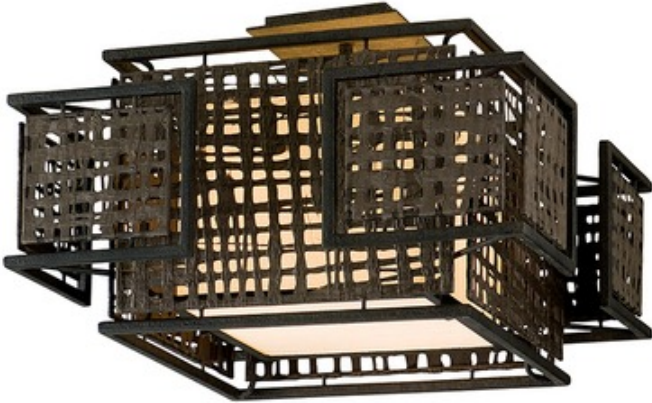

Shoji Semi Flush Ceiling Light

Description:

The Shoji Semi Flush Ceiling Light features intricate metalwork in Bonsai Bronze with an inner handmade Japanese paper diffuser. Two 60 watt max 120 volt medium base bulbs are required, but not included. General light distribution. UL listed.

Shown in: Bonsai Bronze / Textured Pearl

List Price: \$1115.00
Our Price: \$892.00

Shade Color: Textured Pearl
Body Finish: Bonsai Bronze
Lamp: 2 x A19/Medium (E26)/43W/120V Incandescent
 2 x A19/Medium (E26)/120V LED
Wattage: 86W
Dimmer: Incandescent
Dimensions: 12.25"H x 18"W