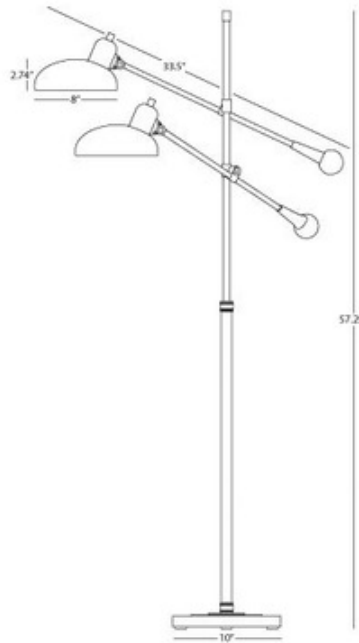

Bruno Adjustable Double Arm Pharmacy Floor Lamp

Description:

Bruno Adjustable Double-Arm Pharmacy floor lamp features a Lead Bronze finish with ebonized nickel accents over metal. Features On/Off switch. Two 60 watt, 120 volt, A19 medium base incandescent lamps not included. Shade: 8 inch width x 2.74 inch height. Base: 10 inch diameter. Arm extends 33.5 inches. Height is 57.25 inches.

Shown in: Lead Bronze

List Price: \$457.13
 Our Price: \$365.70

Shade Color: N/A
 Body Finish: Lead Bronze
 Lamp: 2 x A19/Medium (E26)/60W/120V Incandescent
 2 x A19/Medium (E26)/120V LED
 Wattage: 120W
 Dimmer: Incandescent
 Dimensions: 57.25"H x 33.5"W