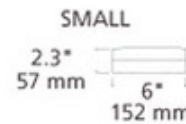

Product Number: TLG56552			
Company:		Fixture Type:	Date: Apr 20, 2018
Project:		Approved By:	

#2002CF-360LG-011H1-FRBZ

Fax: (773) 883-6131

Phone: 866-954-4489

Address: 1718 W. Fullerton Ave. Chicago IL 60614

www.Lightology.com