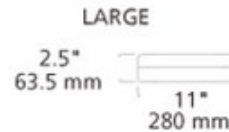

360 Round Ceiling Flush Mount

Description:

360 Ceiling Flush Mount features a round shaped frost glass shade which mounts flush to a plated formed base in a satin nickel or antique bronze finish. Available in two sizes and two lamp configurations. Incandescent option includes 40 watt 120 volt JCD G9 base halogen lamps. Fluorescent option (large size only) includes two 13 watt 2GX7 base twin tube compact fluorescent lamps and electronic ballast. Large: 11 inch diameter x 2.5 inch height. Small: 6 inch diameter x 2.3 inch height. ETL listed. Suitable for wet locations.

Shown in: Antique Bronze / Frost

List Price: \$118.75
 Our Price: \$95.00

Shade Color: Frost
 Body Finish: Antique Bronze
 Lamp: 2 x JCD/G9/40W/120V Halogen
 Wattage: 80W
 Dimmer: Incandescent
 Dimensions: 2.5"H x 11"W