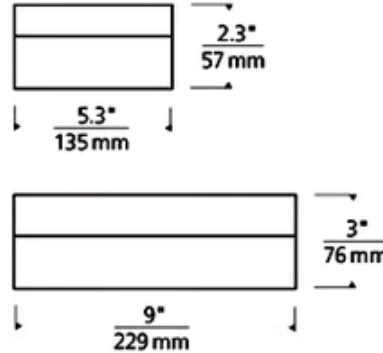

Product Number: TLG56554			
Company:		Fixture Type:	Date: Apr 26, 2018
Project:		Approved By:	

#2002CF-90LG-009H1-FRBZ

Fax: (773) 883-6131

Phone: 866-954-4489

Address: 1718 W. Fullerton Ave. Chicago IL 60614

www.Lightology.com