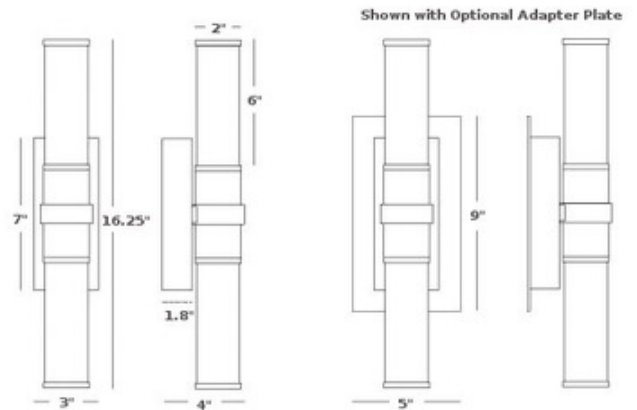

BRAND

Robert Abbey

DESCRIPTION

Roderick Bathroom Vanity Light features two Frosted White glass shades in Antique Silver or Polished Chrome. Direct wire only. ADA compliant. Damp location rated. UL listed.

SHADE COLOR	Frost White
BODY FINISH	Antique Silver
WATTAGE	18W
DIMMER	Not Dimmable
DIMENSIONS	5"W x 16.25"H x 4"D
BULB NOT INCLUDED	
LAMP	2 x T4/2Gx7/9W/120V Compact Fluorescent

SPEC #

RAB56586

COMPANY

PROJECT