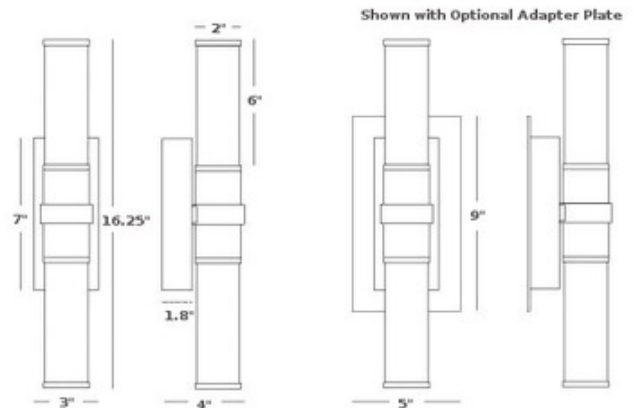

SHADE COLOR	Frost White
BODY FINISH	Antique Silver
WATTAGE	18W
DIMMER	Not Dimmable
DIMENSIONS	5"W x 16.25"H x 4"D
BULB NOT INCLUDED	
LAMP	2 x T4/2Gx7/9W/120V Compact Fluorescent

SPEC #

RAB56586