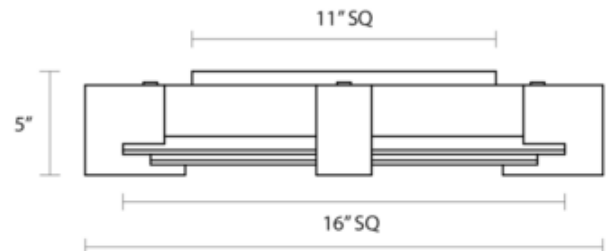

**BRAND** SONNEMAN - A Way of Light

**DESCRIPTION**

Dakota ceiling flush mount features an etched glass diffuser. Finish available in a satin nickel and polished chrome. Four 40 watt, 120 volt B10 type Candelabra base bulbs not included. General light distribution. Canopy is 11 inches square. Glass is 16 inches square. 19 inch width x 5 inch height x 19 inch length.

<b>SHADE COLOR</b>	Etched Glass
<b>BODY FINISH</b>	Satin Nickel
<b>WATTAGE</b>	52W
<b>DIMMER</b>	Not Dimmable
<b>DIMENSIONS</b>	19"L x 19"W x 5"H
<b>BULB NOT INCLUDED</b>	
<b>LAMP</b>	2 x T4/C24q-3/26W/120V Compact Fluorescent