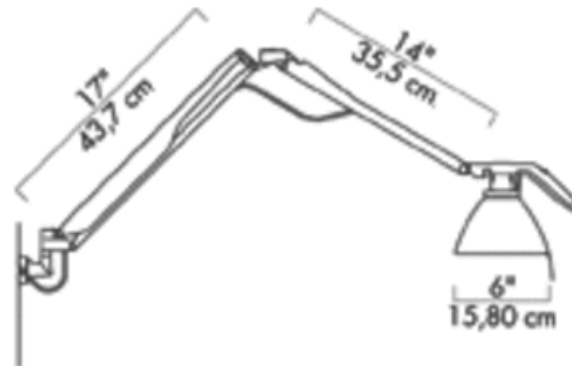

Fortebraccio Wall Mount

Description:

With its new joints and base, Fortebraccio guarantees an extraordinary fluidity of movement and total light positioning freedom. Thanks to its innovative central joint, the lamp's two arms rotate independently, horizontally and vertically, allowing it to take on extreme and functional positions. The lamp's distinctive handle - which includes a normal switch - is designed in such a way as to be easily held and maneuvered. Fortebraccio 05 comes with a universal mount, allowing it to be fitted directly on tables, walls and, thanks to its particular system of joints, on slanted surfaces. Finish in metal. One 100 watt, 120 volt, A19 medium base incandescent lamp not included. General task light distribution. Designed by Paolo Rizatto and Alberto Meda. Made in Italy. Head is 6 inches in diameter and the arms are 17 and 14 inches in length.

Shown in: Metal

List Price: \$606.67
Our Price: \$409.50

Shade Color: N/A
Body Finish: Metal
Lamp: 1 x A19/Medium (E26)/72W/120V Incandescent
Wattage: 72W
Dimmer: N/A
Dimensions: 31"L x 6"W

Product Number: LPA5669			
Company:		Fixture Type:	Date: Apr 22, 2018
Project:		Approved By:	