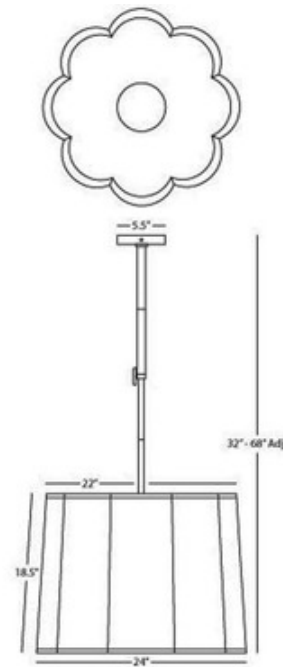

Axis Suspension

Description:

Axis suspension features a scalloped fabric shade. Shade available in ascot white and fondine. Finish available in blackened antique nickel with matte black accents or an aged brass with cocoa brown accents. Includes 22.5 inch white acrylic diffuser. Available in a ceiling flush mount, wall sconce, chandelier, suspension, mini pendant, table and floor lamp version. Direct wire only. Includes suspension hardware of 3 pieces of 5/8 x 12 inches, and 1 piece of 5/8 x 6 inch extension rods. Three 100 watt, 120 volt, A19 medium base incandescent lamps not included. General light distribution. Overall height adjusts 32-68 inches. 24W x 18.5H.

Shown in: Blackened Anitque Nickel / Ascot White

List Price: \$613.81
 Our Price: \$491.05

Shade Color: Ascot White
 Body Finish: Blackened Anitque Nickel
 Lamp: 3 x A19/Medium (E26)/72W/120V Incandescent
 Wattage: 216W
 Dimmer: Incandescent
 Dimensions: 68"L x 18.5"H x 24"W

Product Number: RAB56772			
Company:		Fixture Type:	Date: Mar 17, 2018
Project:		Approved By:	

#1818SU-AXIS-024I1-WHAN

Fax: (773) 883-6131

Phone: 866-954-4489

Address: 1718 W. Fullerton Ave. Chicago IL 60614