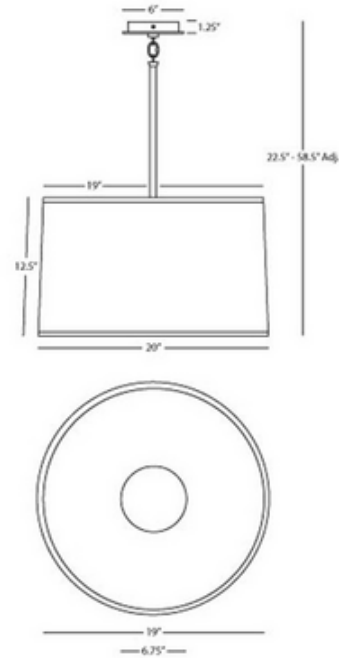

BRAND

Robert Abbey

DESCRIPTION

Echo Pendant features a Fondine fabric shade with an acrylic bottom diffuser and a Stainless Steel finish.

Shown in: Stainless Steel / Fondine

SHADE COLOR	Fondine
BODY FINISH	Stainless Steel
WATTAGE	300W
DIMMER	Standard 120V
DIMENSIONS	20"W x 12.5"H
BULB NOT INCLUDED	
LAMP	3 x A19/Medium (E26)/100W/120V Incandescent 3 x A19/Medium (E26)/120V LED

Technical Information

PRODUCT DIMENSIONS	Canopy: 6"Dia.
---------------------------	----------------

SPEC #	RAB56773
---------------	----------

COMPANY	PROJECT	FIXTURE TYPE	APPROVED BY	DATE