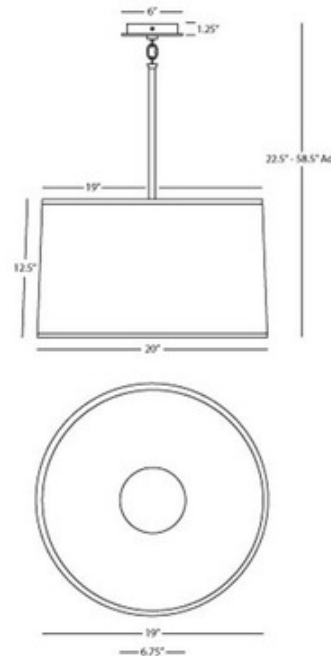

Echo Suspension

Description:

Echo Pendant features a Fondine fabric shade with an acrylic bottom diffuser and a Stainless Steel finish. Three 100 watt, 120 volt, A19 type medium base incandescent bulbs are required, but not included. Comes with 12 feet of cord and three 12 inch and one 6 inch extension rods. UL listed. 20 inch width x 12.5 inch height x 58.5 inch maximum length.

Shown in: Stainless Steel / Fondine

List Price: \$529.00
 Our Price: \$423.20

Shade Color: Fondine
 Body Finish: Stainless Steel
 Lamp: 3 x A19/Medium (E26)/72W/120V Incandescent
 Wattage: 216W
 Dimmer: Incandescent
 Dimensions: 12.5"H x 20"W