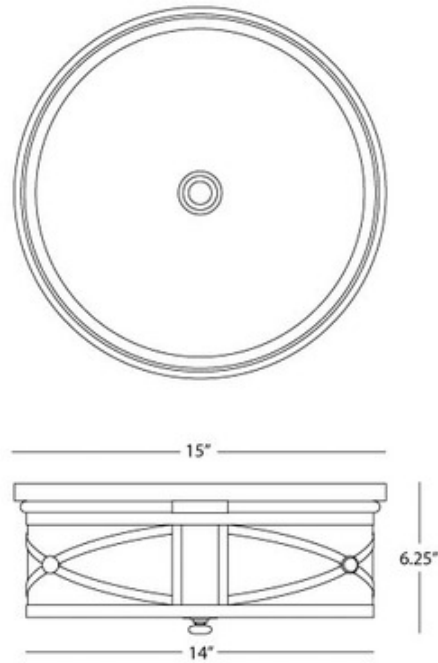

# Chase Ceiling Flush Mount

**Description:**

Chase ceiling flush mount features a frosted white glass shade. Finish available in polished nickel, antique brass, dark antique nickel and deep patina bronze. Direct wire only. Requires three 60 watt, 120 volt, A19 medium base incandescent lamps, not included. General lighting distribution. 15 inch diameter x 6.25 inch height.

Shown in: Antique Brass / Frost White

**List Price:** \$478.69  
**Our Price:** \$382.95

**Shade Color:** Frost White  
**Body Finish:** Antique Brass  
**Lamp:** 3 x A19/Medium (E26)/60W/120V Incandescent  
 3 x A19/Medium (E26)/120V LED  
**Wattage:** 180W  
**Dimmer:** Incandescent  
**Dimensions:** 6.25"H x 15"W