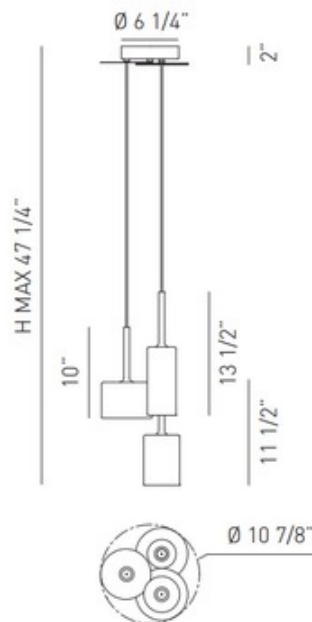

Spillray Pendant Trio

Description:

The Spillray Pendant Trio features three Red, Crystal Clear, or Grey glass shades with a Polished Chrome finish. Two lamping options available. Halogen: Three 20 watt 12 volt JC G4 halogen bulbs are included. LED: Three 1.5 watt 12 volt JC G4 LED bulbs are included. 10.88 inch width x 13.5 inch height x 47.25 inch maximum length. General light distribution. ETL listed. CE listed.

Shown in: Polished Chrome / Red

List Price: \$1954.29
 Our Price: \$1368.00

Shade Color: Red
 Body Finish: Polished Chrome
 Lamp: 3 x JC/G4 (bipin)/20W/12V Halogen
 Wattage: 60W
 Dimmer: Low Voltage Electronic
 Dimensions: 47.25"L x 13.5"H x 10.875"W

Product Number: AXO56814			
Company:		Fixture Type:	Date: Apr 25, 2018
Project:		Approved By:	

#0144SU-SPILLRA-011H1-RDPC

Fax: (773) 883-6131

Phone: 866-954-4489

Address: 1718 W. Fullerton Ave. Chicago IL 60614