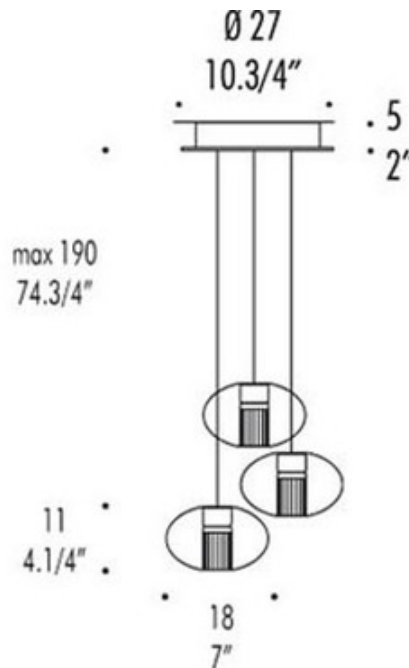

Fairy Geoid 3 Light Suspension

Description:

Fairy 3 pendant suspension features crystal geoid shaped borosilicate glass with an inner ribbed tube accent. Finish in polished chrome. Glass available in a cylindrical, geoid and sphere shape option as well as a 1, 3, 5 and 6 light option. Available in a pendant, multi-pendant suspension and floor lamp version. Three 35 watt, 12 volt, MR11 GU4 base halogen lamps not included. General light distribution. UL listed. Designed by Toso & Massari. Each pendant measures 7 inches in diameter x 4.25 inches in height. 10.75 inch diameter x 74.75 inch height.

Shown in: Polished Chrome / Crystal

List Price: \$2137.50
Our Price: \$1539.00

Shade Color: Crystal
Body Finish: Polished Chrome
Lamp: 3 x MR11/GU4/35W/12V Halogen
Wattage: 105W
Dimmer: Low Voltage Electronic
Dimensions: 79"L x 74.75"H x 10.75"W

Product Number: LEU5682 1			
Company:		Fixture Type:	Date: Mar 16, 2018
Project:		Approved By:	

#1222SU-FAIRY3G-007H1-CLPC

Fax: (773) 883-6131

Phone: 866-954-4489

Address: 1718 W. Fullerton Ave. Chicago IL 60614