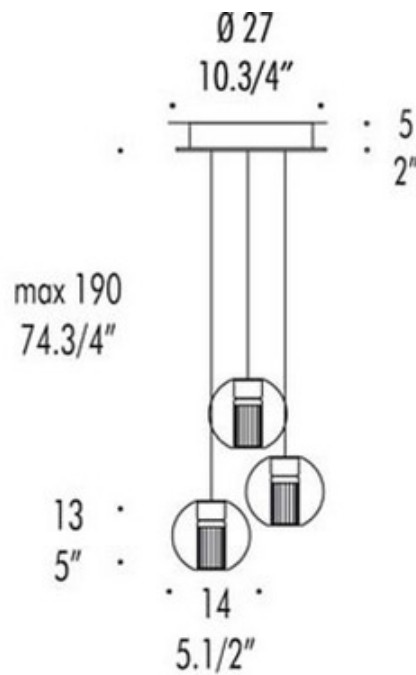

Fairy Sphere 3 Light Suspension

Description:

Fairy 3 pendant suspension features crystal sphere shaped borosilicate glass with an inner ribbed tube accent. Finish in polished chrome. Glass available in a cylindrical, geoid and sphere shape option as well as a 1, 3, 5 and 6 light option. Available in a pendant, multi-pendant suspension and floor lamp version. Three 35 watt, 12 volt, MR11 GU4 base halogen lamps not included. General light distribution. UL listed. Designed by Toso & Massari. Each pendant measures 5.5 inches in diameter x 5 inches in height. 10.75 inch diameter x 74.75 inch height.

Shown in: Polished Chrome / Crystal

List Price: \$2500.00
 Our Price: \$2000.00

Shade Color: Crystal
 Body Finish: Polished Chrome
 Lamp: 3 x MR11/GU4/35W/12V Halogen
 Wattage: 105W
 Dimmer: Low Voltage Electronic
 Dimensions: 74.75"H x 10.75"W