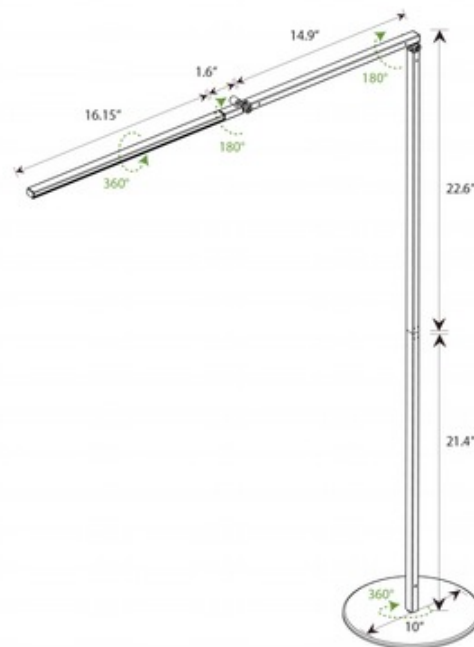

BRAND

Koncept Lighting

DESCRIPTION

Ideal for reading in an easy chair or at a counter, Z-Bar Floor Lamp brings the clean, slim design of the Z-Bar family without the need for a table. Adjustable positions and generous reach provide for a perfect lighting companion. Built-in touchstrip dimmer is located near the LED head for easy access. Slide your finger along the strip to dim gradually, or touch anywhere on the strip to jump directly to any brightness, including off. Available with a Metallic Black, White, or Silver finish. Integrated 9.5 watt 120 volt LED light source with choice of Warm White (3500K) or Cool White (4500K) color temperature. 10 inch base diameter. UL listed.

SHADE COLOR	N/A
BODY FINISH	Metallic Black
WATTAGE	9.5W
DIMMER	Included
DIMENSIONS	10"W x 44"H
INTEGRATED LED MODULE	
LAMP	1 x LED/9.5W/12V LED

Technical Information

LUMINOUS FLUX	475 lumens
LUMENS/WATT	50.00
LAMP COLOR	3500K
COLOR RENDERING	85 CRI

SPEC # KNC56906

COMPANY	PROJECT	FIXTURE TYPE	APPROVED BY	DATE