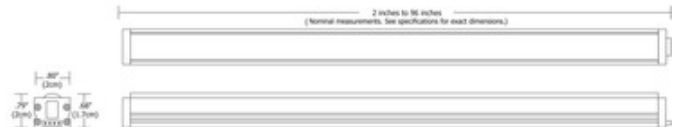

BRAND

PureEdge Lighting

DESCRIPTION

Light Channel Micro Wall Grazer LED features 12 volt Soft Strip Premium (SS2P) inside a slim aluminum extrusion. The asymmetrical 10 degree lens is ideal for creating dramatic grazing effects. The flexible linear system is sold in 2 inch increments up to 96 inches and includes a mounting clip with each 2 foot section. Fixtures can be linked end-to-end with plug in or flexible connectors for a maximum length of 25 feet. Includes 6 foot power feed cable. At only 2.3 watts, each foot of channel contains 36 Warm White 3000K, 80CRI LEDs, delivering 115 lumens. Average lamp life 32,000 hours. Requires a 12 volt 60 watt PSB-60W-ELV-12VDC power supply, dimmable with a low voltage electronic dimmer (recommended Lutron Diva DVELV-300P, Lutron Skylark SELV-300P, or Lutron Maestro MAELV-600), sold separately. ETL listed. Fixture includes a 5 year warranty. Major components made and assembled in the USA. Limited Quantities Available. Please call for more information. Product is built to order.

SHADE COLOR	N/A
BODY FINISH	Satin Aluminum
WATTAGE	8.8W
DIMMER	Dimmable
DIMENSIONS	46"L x 0.8"W x 0.79"H
INTEGRATED LED MODULE	
LAMP	1 x LED/8.81W/12V LED

Technical Information

LUMINOUS FLUX	441 lumens
LUMENS/WATT	50.06
LAMP COLOR	3000K
COLOR RENDERING	80 CRI

SPEC # EDG56917

COMPANY	PROJECT	FIXTURE TYPE	APPROVED BY	DATE