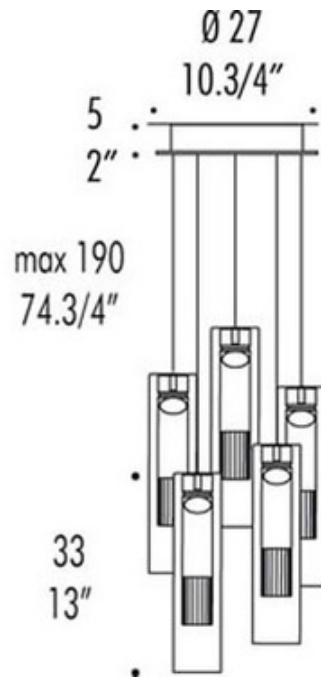

Fairy Cylindrical 5 Light Suspension

Description:

Fairy 5 pendant suspension features crystal cylindrical shaped borosilicate glass with an inner ribbed tube accent. Finish in polished chrome. Glass available in a cylindrical, geoid and sphere shape option as well as a 1, 3, 5 and 6 light option. Available in a pendant, multi-pendant suspension and floor lamp version. Five 35 watt, 12 volt, MR11 GU4 base halogen lamps not included. General light distribution. UL listed. Designed by Toso & Massari. Each pendant measures 3.25 inches in diameter x 13 inches in height. 10.75 inch diameter x 74.75 inch height.

Shown in: Polished Chrome / Crystal

List Price: \$3231.25
 Our Price: \$2326.50

Shade Color: Crystal
 Body Finish: Polished Chrome
 Lamp: 5 x MR11/GU4/35W/12V Halogen
 Wattage: 175W
 Dimmer: Low Voltage Electronic
 Dimensions: 74.75"H x 10.75"W

Product Number: LEU57084			
Company:		Fixture Type:	Date: Mar 20, 2018
Project:		Approved By:	

#1222SU-FAIRY5C-003H1-CLPC

Fax: (773) 883-6131

Phone: 866-954-4489

Address: 1718 W. Fullerton Ave. Chicago IL 60614