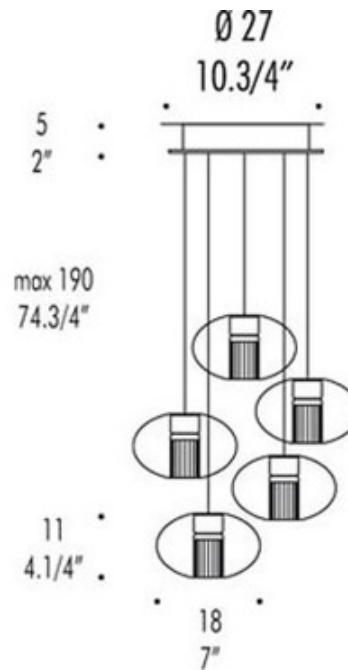

Fairy 5 Geoid Pendant Suspension

Description:

Fairy 5 pendant suspension features crystal geoid shaped borosilicate glass with an inner ribbed tube accent. Finish in polished chrome. Glass available in a cylindrical, geoid and sphere shape option as well as a 1, 3, 5 and 6 light option. Available in a pendant, multi-pendant suspension and floor lamp version. Five 35 watt, 12 volt, MR11 GU4 base halogen lamps not included. General light distribution. UL listed. Designed by Toso & Massari. Each pendant measures 7 inches in diameter x 4.25 inches in height. 10.75 inch diameter x 74.75 inch height.

Shown in: Polished Chrome / Crystal

List Price: \$3648.75
 Our Price: \$2919.00

Shade Color: Crystal
 Body Finish: Polished Chrome
 Lamp: 5 x MR11/GU4/35W/12V Halogen
 Wattage: 175W
 Dimmer: Low Voltage Electronic
 Dimensions: 74.75"H x 10.75"W

Product Number: LEU57085			
Company:		Fixture Type:	Date: Apr 20, 2018
Project:		Approved By:	

#1222SU-FAIRY5G-007H1-CLPC

Fax: (773) 883-6131

Phone: 866-954-4489

Address: 1718 W. Fullerton Ave. Chicago IL 60614