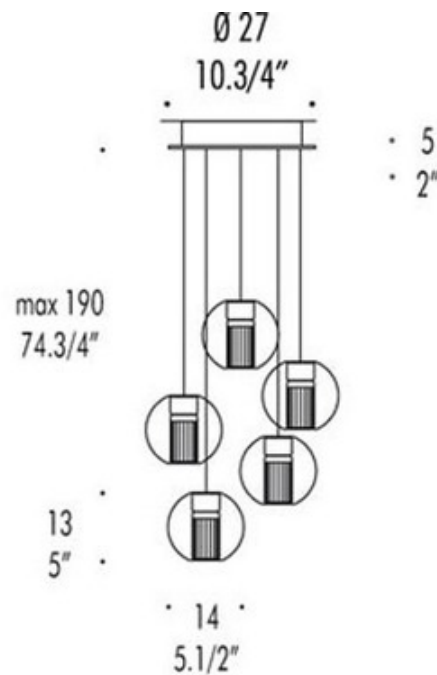

Fairy Sphere 5 Light Suspension

Description:

Fairy 5 pendant suspension features crystal sphere shaped borosilicate glass with an inner ribbed tube accent. Finish in polished chrome. Glass available in a cylindrical, geoid and sphere shape option as well as a 1, 3, 5 and 6 light option. Available in a pendant, multi-pendant suspension and floor lamp version. Five 35 watt, 12 volt, MR11 GU4 base halogen lamps not included. General light distribution. UL listed. Designed by Toso & Massari. Each pendant measures 5.5 inches in diameter x 5 inches in height. 10.75 inch diameter x 74.75 inch height.

Shown in: Polished Chrome / Crystal

List Price: \$3558.75
 Our Price: \$2847.00

Shade Color: Crystal
 Body Finish: Polished Chrome
 Lamp: 5 x MR11/GU4/35W/12V Halogen
 Wattage: 175W
 Dimmer: Low Voltage Electronic
 Dimensions: 74.75"H x 10.75"W

Product Number: LEU57086			
Company:		Fixture Type:	Date: Apr 19, 2018
Project:		Approved By:	

#1222SU-FAIRY5S-006H1-CLPC

Fax: (773) 883-6131

Phone: 866-954-4489

Address: 1718 W. Fullerton Ave. Chicago IL 60614