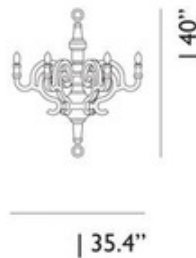

paper chandelier L