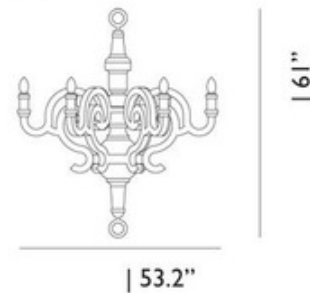

paper chandelier XL