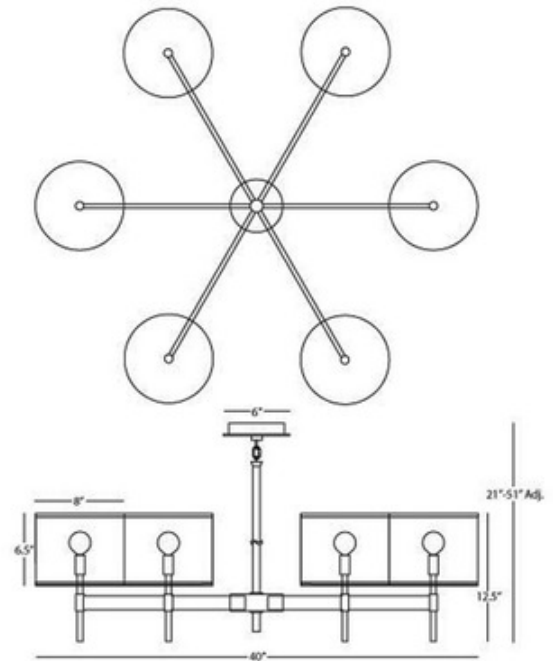

**BRAND**

Robert Abbey

**DESCRIPTION**

The Echo Chandelier features the beautiful use of straight, clean lines and simple geometric forms. Available in Stainless Steel or Deep Patina Bronze with Fondine fabric shades. Includes one 6 inch and three 12 inch downrods. UL listed.

<b>SHADE COLOR</b>	Fondine
<b>BODY FINISH</b>	Stainless Steel
<b>WATTAGE</b>	360W
<b>DIMMER</b>	Standard 120V
<b>DIMENSIONS</b>	40"W x 12.5"H
<b>BULB NOT INCLUDED</b>	
<b>LAMP</b>	6 x G16.5/Candelabra (E12)/60W/120V Incandescent 6 x G16.5/Candelabra (E12)/120V LED

**SPEC #**

RAB57136

COMPANY

PROJECT

FIXTURE TYPE

APPROVED BY

DATE