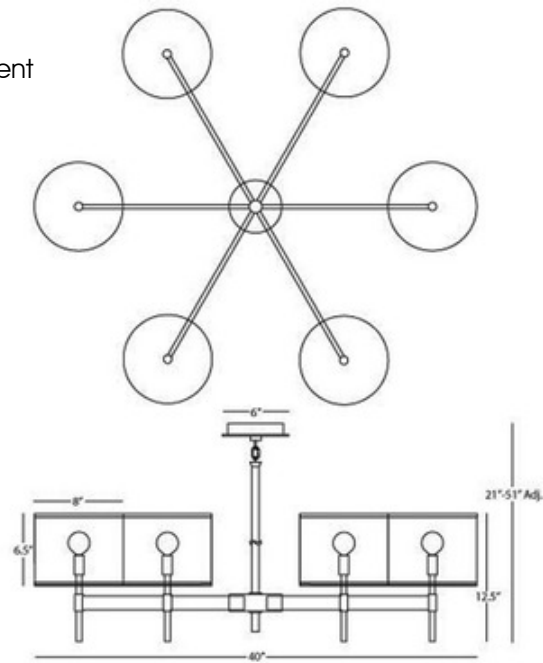

Echo Chandelier

Description:

Echo Chandelier features Fondine fabric shades with a Stainless Steel finish. Six 60 watt, 120 volt, G16.5 type candelabra base incandescent bulbs are required, but not included. Includes 12 feet of cord and three 12 inch and one 6 inch extension rods. UL listed. 40 inch width x 12.5 inch height x 51 inch maximum length.

Shown in: Stainless Steel / Fondine

List Price: \$1118.38
 Our Price: \$894.70

Shade Color: Fondine
 Body Finish: Stainless Steel
 Lamp: 6 x G16.5/Candelabra (E12)/60W/120V Incandescent
 Wattage: 360W
 Dimmer: Incandescent
 Dimensions: 12.5"H x 40"W