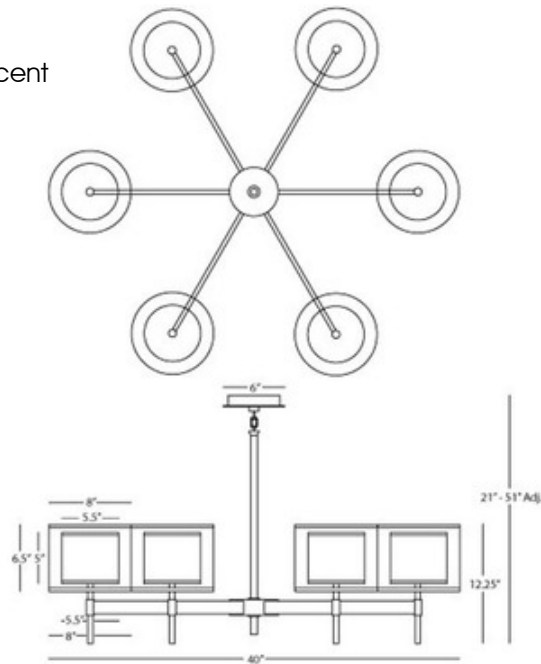

# Saturnia Chandelier

**Description:**

Saturnia chandelier features a Deep Patina Bronze finish with Ascot White Shades or a Steel finish with Silver transparent fabric shade. Direct wire only. Includes suspension hardware of 3 pieces of 0.63 x 12 inches, and 1 piece of 0.63 x 6 inch extension rods. Six 60 watt, 120 volt, G16.5 candelabra base incandescent lamps not included. General light distribution. Overall height adjusts 21.51 inches. 40 inch width x 12.25 inch height.

Shown in: Steel and Silver

**List Price:** \$1243.44  
**Our Price:** \$994.75

**Shade Color:** N/A  
**Body Finish:** Steel and Silver  
**Lamp:** 6 x G16.5/Candelabra (E12)/60W/120V Incandescent  
**Wattage:** 360W  
**Dimmer:** Incandescent  
**Dimensions:** 12.25"H x 40"W