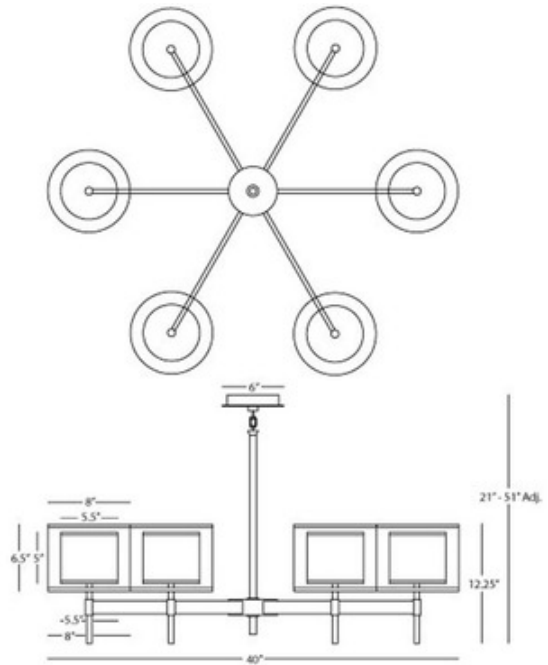

BRAND

Robert Abbey

DESCRIPTION

Saturnia chandelier features a Deep Patina Bronze finish with Ascot White Shades or a Steel finish with Silver transparent fabric shade. Direct wire only. Includes suspension hardware of 3 pieces of 0.63 x 12 inches, and 1 piece of 0.63 x 6 inch extension rods. Six 60 watt, 120 volt, G16.5 candelabra base incandescent lamps not included. General light distribution. Overall height adjusts 21.51 inches. 40 inch width x 12.25 inch height.

SHADE COLOR	Silver
BODY FINISH	Stainless Steel
WATTAGE	360W
DIMMER	Standard 120V
DIMENSIONS	40"W x 12.25"H
BULB NOT INCLUDED	
LAMP	6 x G16.5/Candelabra (E12)/60W/120V Incandescent

SPEC #

RAB57137

COMPANY