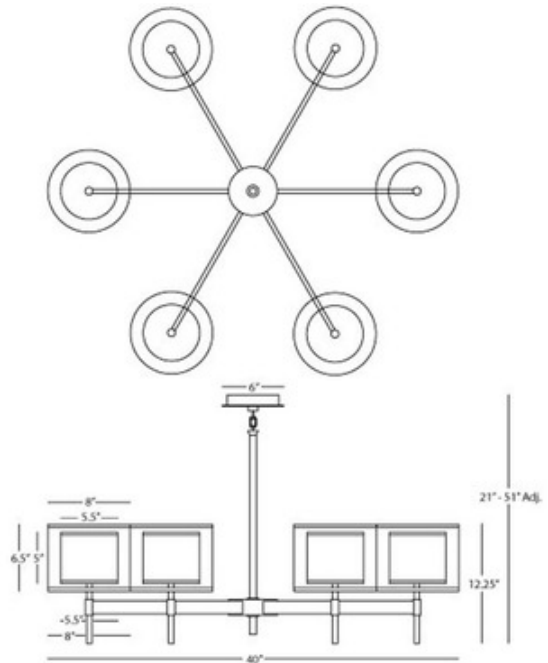

BRAND

Robert Abbey

DESCRIPTION

Saturnia chandelier features a Deep Patina Bronze finish with Ascot White Shades or a Steel finish with Silver transparent fabric shade. Direct wire only. Includes suspension hardware of 3 pieces of 0.63 x 12 inches, and 1 piece of 0.63 x 6 inch extension rods. Six 60 watt, 120 volt, G16.5 candelabra base incandescent lamps not included. General light distribution. Overall height adjusts 21.51 inches. 40 inch width x 12.25 inch height.

SHADE COLOR	Silver
BODY FINISH	Stainless Steel
WATTAGE	360W
DIMMER	Standard 120V
DIMENSIONS	40"W x 12.25"H
BULB NOT INCLUDED	
LAMP	6 x G16.5/Candelabra (E12)/60W/120V Incandescent

SPEC #

RAB57137

COMPANY