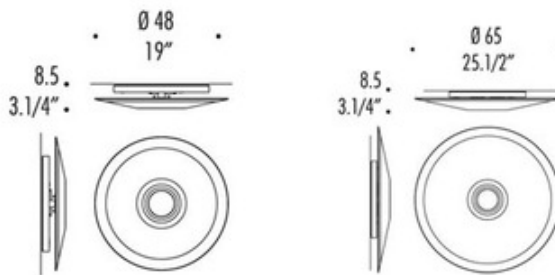

Planet Wall / Ceiling Mount

Description:

Planet wall/ceiling mount features a serigraphed satin white glass with translucent edge and a polished chrome finish. Available in a small and large size option. Fixture available with halogen or fluorescent lamping option. Small requires six 40 watt, 120 volt, JCD Type G9 base halogen lamps or one 40 watt, 120 volt, T5 2GX13 base fluorescent lamps not included. Large requires six 40 watt, 120 volt, JCD Type G9 base halogen lamps or one 40 and one 22 watt, 120 volt, T5 2GX13 base fluorescent lamps not included. General light distribution. UL listed. ADA compliant. Small: 19 inch diameter x 3.25 inch depth. Large: 25.5 inch diameter x 3.25 inch depth.

Shown in: Polished Chrome / Satin White

List Price: \$1218.75
 Our Price: \$975.00

Shade Color: Satin White
 Body Finish: Polished Chrome
 Lamp: 6 x JCD/G9/40W/120V Halogen
 Wattage: 240W
 Dimmer: Incandescent
 Dimensions: 3.25"H x 25.5"W