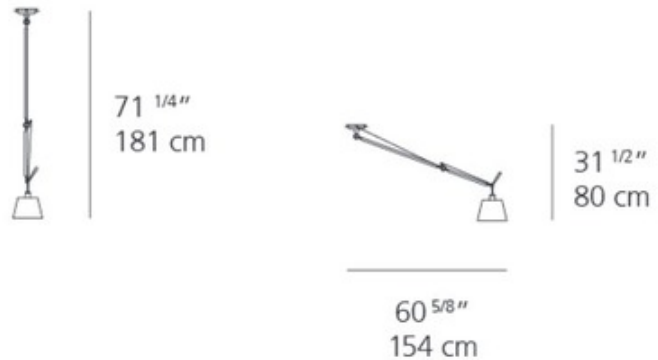

Tolomeo Off Center Suspension with Aluminum Shade

Designer: Michele De Lucchi & Giancarlo Piretti

Description:

Tolomeo Off Center Suspension features an 8 inch Aluminum shade. Fixture adjusts at three points to direct light source where desired. One 100 watt max 120 volt medium base bulb is required, but not included. 8 inch diameter x 4.5 inch shade height x 71.25 maximum arm extension. General light distribution. UL listed.

Shown in: Aluminum / Aluminum

List Price: \$868.75
Our Price: \$590.75

Shade Color: Aluminum
Body Finish: Aluminum
Lamp: 1 x A19/Medium (E26)/72W/120V Incandescent
Wattage: 72W
Dimmer: Incandescent
Dimensions: 71.25"H x 8"W