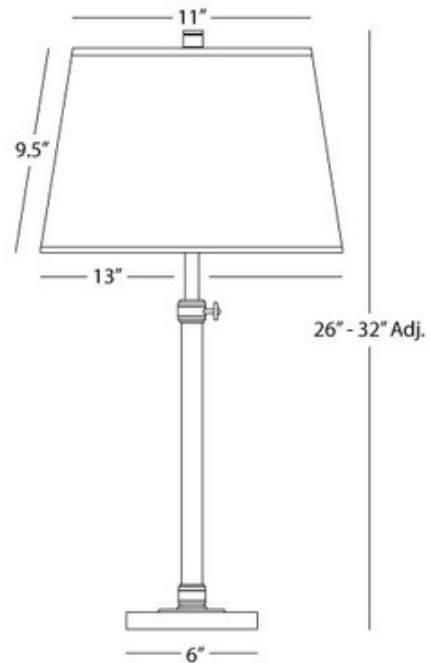

COMPANY

PROJECT

FIXTURE TYPE

APPROVED BY

DATE