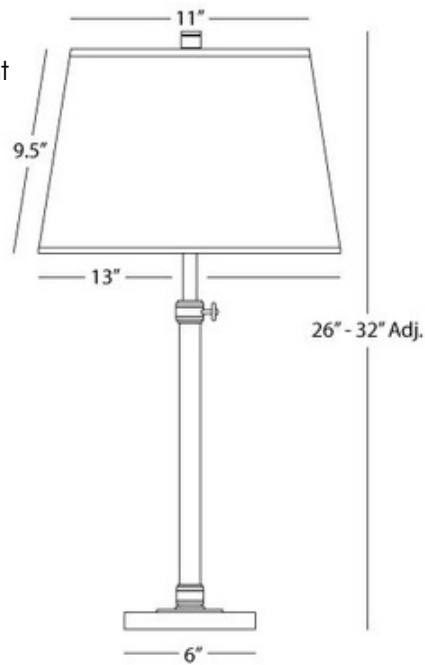

Bruno Adjustable Column Table Lamp

Description:

Bruno Adjustable Column table lamp features a fabric shade and a lead bronze finish with ebonized nickel accents. Shade available in an ivory or gray microfiber empier shade as well as a fondine fabric shade option. Available in an adjustable table and floor lamp, scissor-arm pharmacy wall sconce, wall sconce, table and floor lamp version. Features 3-way switch. One 3-way 120 volt, A19 medium base incandescent lamp not included. General lighting distribution. Base is 6 inches. Shade is 13 inch width x 9.5 inch height. Height adjusts 26 to 32 inches.

Shown in: Lead Bronze / Fondine

List Price: \$242.94
Our Price: \$194.35

Shade Color: Fondine
Body Finish: Lead Bronze
Lamp: 1 x A19 3-Way/Medium (E26)/150W/120V Incandescent
Wattage: 150W
Dimmer: Included
Dimensions: 32"H x 13"W