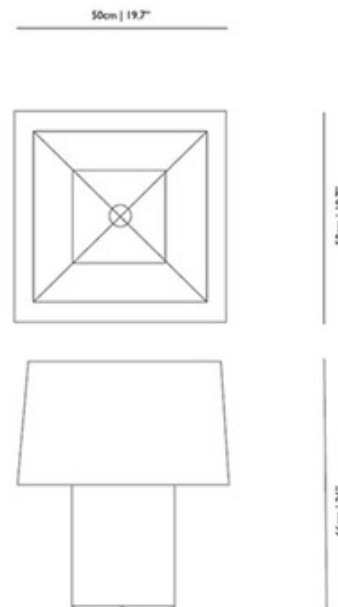

Double Square Table Lamp

Designer: Marcel Wanders

Description:

Double Square table features pvc/viscose laminate on a metal frame. Available in black or white. Both the shade and body diffuse light. One 60 watt 120 volt A19 type medium base incandescent bulb is required, but not included. Includes 8.2 foot cable with 2 pin plug. On-off switch. General light distribution. UL listed. 19.7 inch width x 19.7 inch depth x 26 inch height.

Shown in: White

List Price: \$1230.00
Our Price: \$861.00

Shade Color: White
Body Finish: N/A
Lamp: 1 x A19/Medium (E26)/60W/120V Incandescent
 1 x A19/Medium (E26)/120V LED
Wattage: 60W
Dimmer: Incandescent
Dimensions: 26"H x 19.7"W x 19.7"D