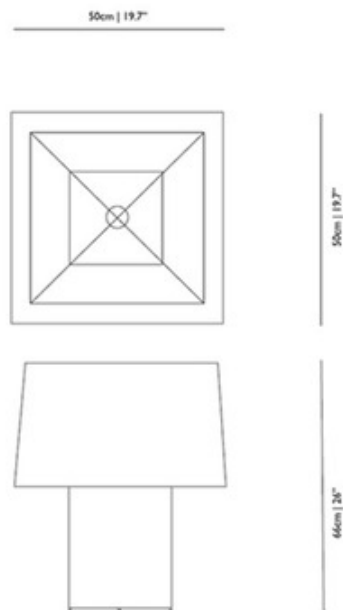

COMPANY

PROJECT

FIXTURE TYPE

APPROVED BY

DATE