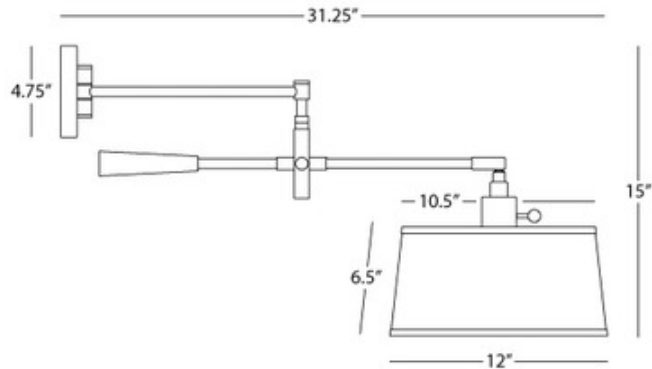

# Real Simple Boom Wall Light

**Description:**

Real Simple Boom Wall Light features a Snowflake Fabric shade with a Dark Bronze finish, White Mont Blanc Parchment Shade with a Stardust White finish, or Snowflake fabric shade with a Gunmetal finish. Arm swings to direct light. One 60 watt, 120 volt A19 type Medium base incandescent bulb is required, but not included. Made in the USA. UL listed. 12 inch width x 15 inch height x 31.25 inch maximum depth.

Shown in: Matte Black

**List Price:** \$379.50  
**Our Price:** \$303.60

**Shade Color:** N/A  
**Body Finish:** Matte Black  
**Lamp:** 1 x A19/Medium (E26)/43W/120V Incandescent  
 1 x A19/Medium (E26)/120V LED  
**Wattage:** 43W  
**Dimmer:** Incandescent  
**Dimensions:** 15"H x 12"W x 31.25"D