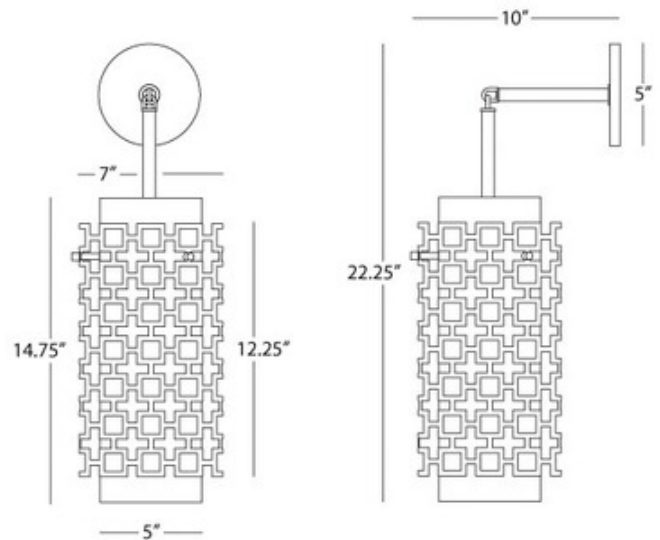

DESIGNER

Jonathan Adler

BRAND

Jonathan Adler

DESCRIPTION

The Parker Pendant Wall Light features a Frosted White cased glass shade with a perforated metal outer shade in Antique Brass or Polished Nickel. One 60 watt max 120 volt A19 medium base bulb is required, but not included. General light distribution. 7 inch width x 22.25 inch height x 10 inch depth. UL listed for damp locations.

SHADE COLOR	Frosted White
BODY FINISH	Polished Nickel
WATTAGE	43W
DIMMER	Standard 120V
DIMENSIONS	7"W x 22.25"H x 10"D
BULB NOT INCLUDED	
LAMP	1 x A19/Medium (E26)/43W/120V Incandescent 1 x A19/Medium (E26)/120V LED

SPEC #

JAD57432

COMPANY

PROJECT

FIXTURE TYPE

APPROVED BY

DATE