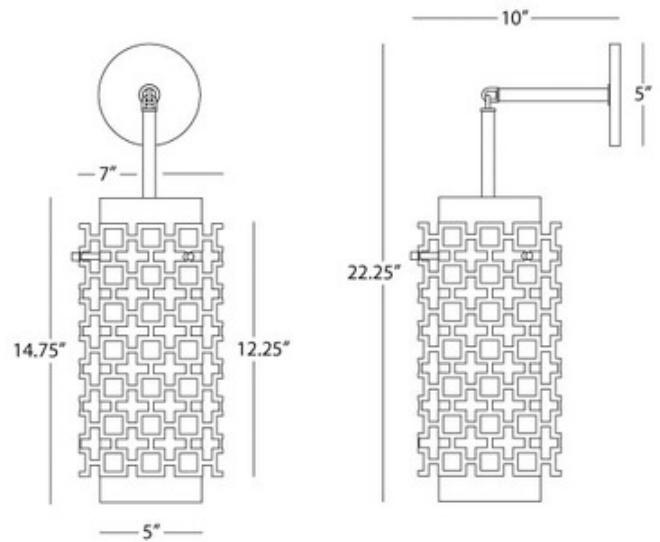

DESIGNER

Jonathan Adler

BRAND

Jonathan Adler

DESCRIPTION

The Parker Pendant Wall Light features a Frosted White cased glass shade with a perforated metal outer shade in Antique Brass or Polished Nickel. One 60 watt max 120 volt A19 medium base bulb is required, but not included. General light distribution. 7 inch width x 22.25 inch height x 10 inch depth. UL listed for damp locations.

SHADE COLOR	Frosted White
BODY FINISH	Polished Nickel
WATTAGE	43W
DIMMER	Standard 120V
DIMENSIONS	7"W x 22.25"H x 10"D
BULB NOT INCLUDED	
LAMP	1 x A19/Medium (E26)/43W/120V Incandescent 1 x A19/Medium (E26)/120V LED

SPEC # JAD57432

COMPANY	PROJECT	FIXTURE TYPE	APPROVED BY	DATE