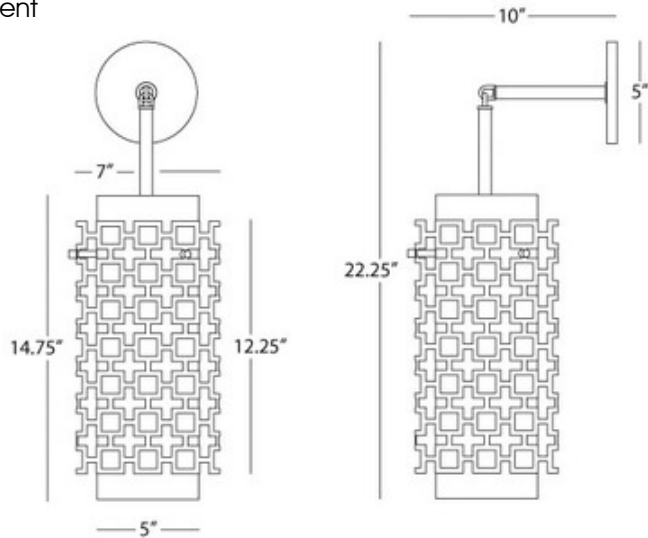

Parker Pendant Wall Light

Designer: Jonathan Adler

Description:

The Parker Pendant Wall Light features a Frosted White cased glass shade with a perforated metal outer shade in Antique Brass or Polished Nickel. One 60 watt max 120 volt A19 medium base bulb is required, but not included. General light distribution. 7 inch width x 22.25 inch height x 10 inch depth. UL listed for damp locations.

Shown in: Polished Nickel / Frosted White

List Price: \$419.75
Our Price: \$335.80

Shade Color: Frosted White
Body Finish: Polished Nickel
Lamp: 1 x A19/Medium (E26)/43W/120V Incandescent
 1 x A19/Medium (E26)/120V LED
Wattage: 43W
Dimmer: Incandescent
Dimensions: 22.25"H x 7"W x 10"D