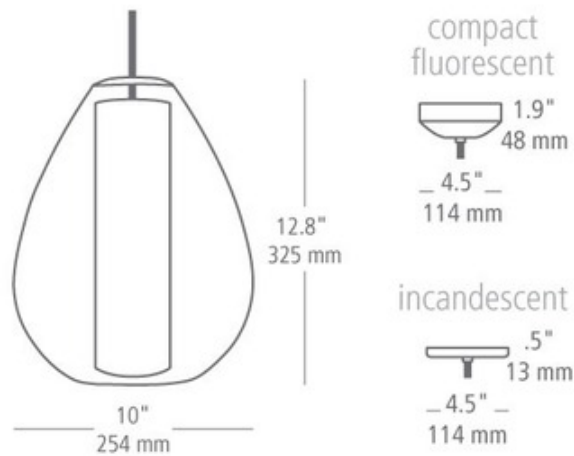

Miyu Pendant

Description:

Miyu Pendant features transparent teardrop glass with a silver leaf band surrounding an opal glass diffuser. Transparent glass available in Dark Brown, Grey and Steel Blue and is finished in Satin Nickel. One 75 watt, 120 volt, BT15 medium base halogen bulb and 6 feet of field cuttable cable included. ETL listed. 10 inch width x 12.8 inch height x 72 inch maximum length.

Shown in: Satin Nickel / Steel Blue

List Price: \$680.00
 Our Price: \$544.00

Shade Color: Steel Blue
 Body Finish: Satin Nickel
 Lamp: 1 x BT15/Medium (E26)/75W/120V Halogen
 1 x A19/Medium (E26)/120V LED
 Wattage: 75W
 Dimmer: Incandescent
 Dimensions: 72"L x 12.8"H x 10"W