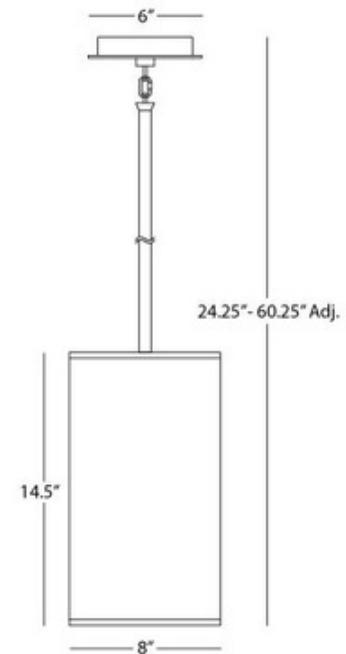

BRAND

Robert Abbey

DESCRIPTION

Echo Pendant features a Fondine fabric shade with a Stainless Steel or Deep Patina Bronze finish. Includes 12 feet of cord, three 12 inch and one 6 inch extension rods. UL listed.

SHADE COLOR	Fondine
BODY FINISH	Stainless Steel
WATTAGE	5W
DIMMER	Standard 120V
DIMENSIONS	8"W x 14.5"H
BULB NOT INCLUDED	
LAMP	1 x B10/Candelabra (E12)/5W/120V Incandescent 1 x B10/Candelabra (E12)/120V LED

SPEC #

RAB57472

COMPANY

PROJECT

FIXTURE TYPE

APPROVED BY

DATE