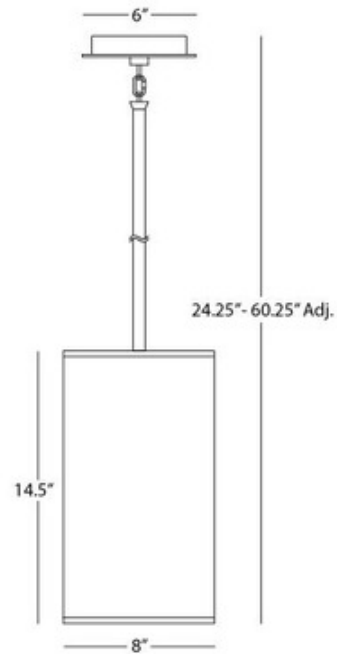

Echo Pendant

Description:

Echo Pendant features a Fondine fabric shade with a Stainless Steel finish. One 60 watt, 120 volt, B10 candelabra base incandescent bulb is required, but not included. Includes 12 feet of cord, three 12 inch and one 6 inch extension rods. UL listed. 8 inch width x 14.5 inch height x 60.25 inch maximum length.

Shown in: Stainless Steel / Fondine

List Price: \$288.94
 Our Price: \$231.15

Shade Color: Fondine
 Body Finish: Stainless Steel
 Lamp: 1 x B10/Candelabra (E12)/60W/120V Incandescent
 1 x B10/Candelabra (E12)/120V LED
 Wattage: 60W
 Dimmer: Incandescent
 Dimensions: 14.5"H x 8"W