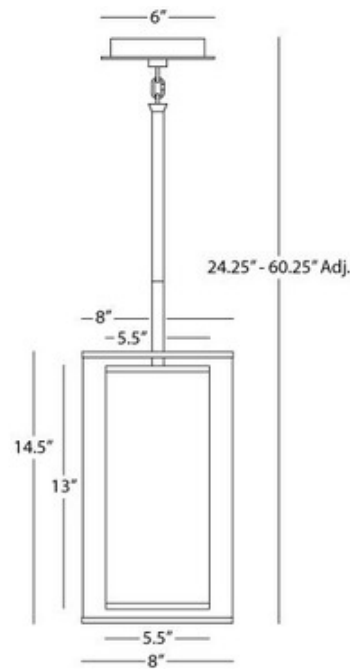

Saturnia Mini Pendant

Description:

Saturnia Mini Pendant features a bronze or silver transparent fabric exterior shade with an ascot white fabric interior shade. Silver transparent fabric exterior shade features a stainless steel finish. Bronze transparent fabric exterior features a deep patina bronze finish. One 6 inch and three 12 inch rods are included to customize length. One 60 watt, 120 volt, B10 candelabra base incandescent lamp not included. 8 inch width x 14.5 inch height x 60.25 inch maximum overall length.

Shown in: Deep Patina Bronze

List Price: \$277.44
 Our Price: \$221.95

Shade Color: N/A
 Body Finish: Deep Patina Bronze
 Lamp: 1 x B10/Candelabra (E12)/60W/120V Incandescent
 1 x B10/Candelabra (E12)/120V LED
 Wattage: 60W
 Dimmer: Incandescent
 Dimensions: 60.25"L x 14.5"H x 8"W

Product Number: RAB57474			
Company:		Fixture Type:	Date: Mar 23, 2018
Project:		Approved By:	

#1818SU-SATURNN-00811-BZBZ

Fax: (773) 883-6131

Phone: 866-954-4489

Address: 1718 W. Fullerton Ave. Chicago IL 60614