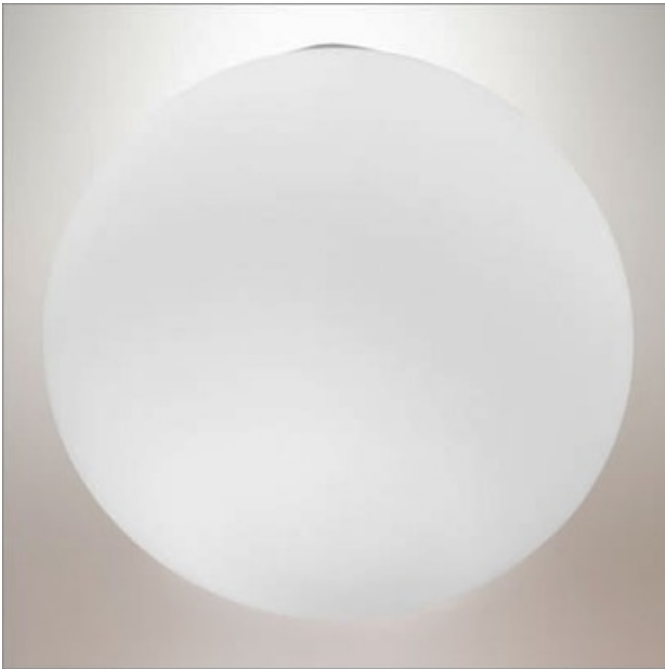

Sphera PP20 Wall / Ceiling Mount

Designer: Matteo Thun

Description:

Sphera P/20 wall/ceiling mount features a satin white blow glass diffuserr and a white finish. Available in a wall/ceiling mount, wall sconce, ceiling flush mount, pendant, table and floor lamp version. One 60 watt, 120 volt, G16.5 candelabra base incandescent lamp not included. General light distribution. UL Listed. 7.5 inch diameter x 6.5 inch depth.

Shown in: White / Satin White

List Price: \$593.75
Our Price: \$427.50

Shade Color: Satin White
Body Finish: White
Lamp: 1 x G16.5/Candelabra (E12)/60W/120V Incandescent
Wattage: 60W
Dimmer: Incandescent
Dimensions: 6.25"H x 7.75"W