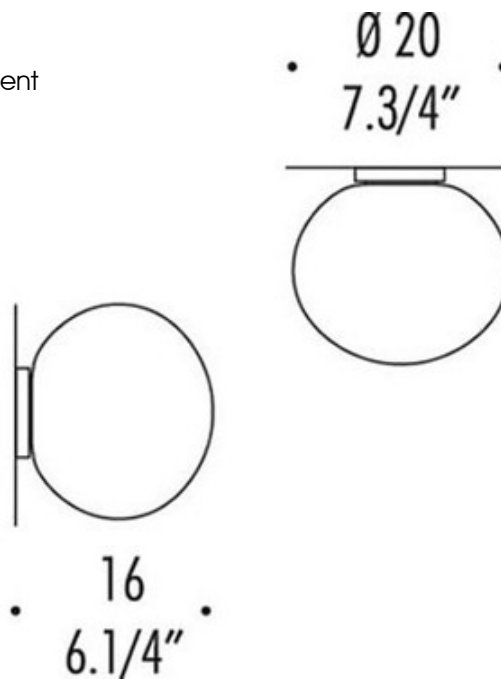

Sphera PP20 Wall / Ceiling Mount

Designer: Matteo Thun

Description:

Sphera P/20 wall/ceiling mount features a satin white blow glass diffuserr and a white finish. Available in a wall/ceiling mount, wall sconce, ceiling flush mount, pendant, table and floor lamp version. One 60 watt, 120 volt, G16.5 candelabra base incandescent lamp not included. General light distribution. UL Listed. 7.5 inch diameter x 6.5 inch depth.

Shown in: White / Satin White

List Price: \$593.75
Our Price: \$427.50

Shade Color: Satin White
Body Finish: White
Lamp: 1 x G16.5/Candelabra (E12)/60W/120V Incandescent
Wattage: 60W
Dimmer: Incandescent
Dimensions: 6.25"H x 7.75"W

Product Number: LEU57490			
Company:		Fixture Type:	Date: Mar 22, 2018
Project:		Approved By:	

#1222WC-SPHERA2-00811-WHWH

Fax: (773) 883-6131

Phone: 866-954-4489

Address: 1718 W. Fullerton Ave. Chicago IL 60614