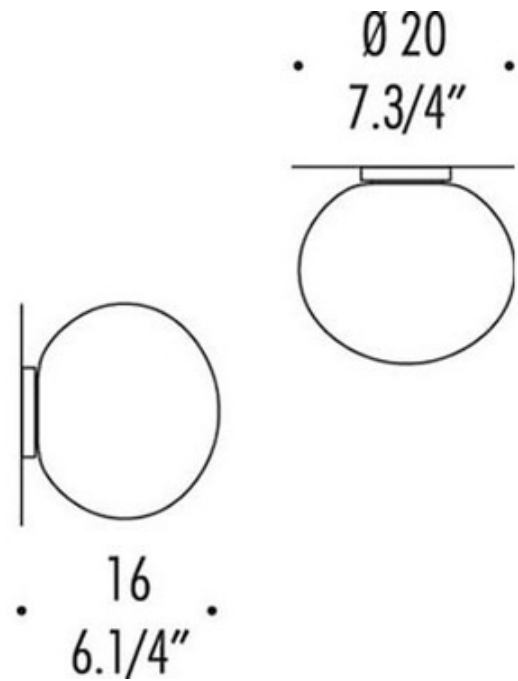

COMPANY

PROJECT

FIXTURE TYPE

APPROVED BY

DATE