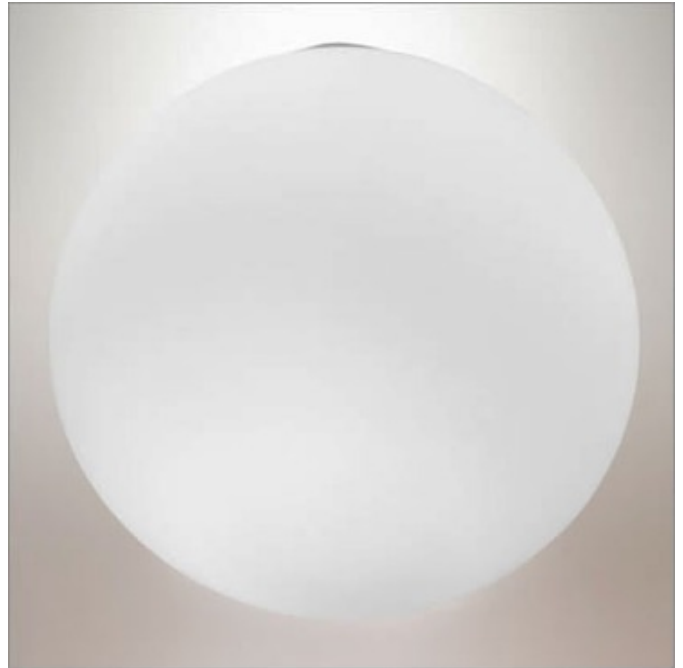

**DESIGNER**

Matteo Thun

**BRAND**

Leucos

**DESCRIPTION**

Sphera P/20 wall/ceiling mount features a satin white blow glass diffuserr and a white finish. Available in a wall/ceiling mount, wall sconce, ceiling flush mount, pendant, table and floor lamp version. One 60 watt, 120 volt, G16.5 candelabra base incandescent lamp not included. General light distribution. UL Listed. 7.5 inch diameter x 6.5 inch depth.

<b>SHADE COLOR</b>	Satin White
<b>BODY FINISH</b>	White
<b>WATTAGE</b>	60W
<b>DIMMER</b>	Standard 120V
<b>DIMENSIONS</b>	7.75"W x 6.25"H
<b>BULB NOT INCLUDED</b>	
<b>LAMP</b>	1 x G16.5/Candelabra (E12)/60W/120V Incandescent