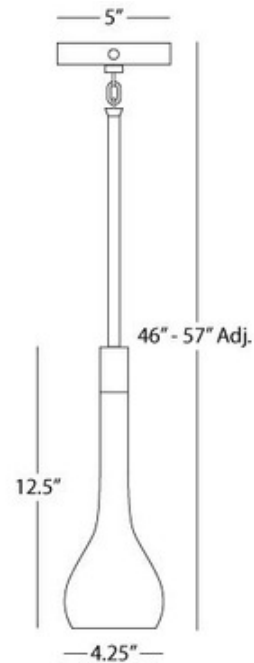

BRAND

Robert Abbey

DESCRIPTION

Axis mini pendant features a blackened antique nickel finish with matte black accents or an aged brass finish with cocoa brown accents. Available in a ceiling flush mount, wall sconce, chandelier, suspension, mini pendant, table and floor lamp version. Direct wire only. Includes suspension hardware of 3 pieces of 5/8 x 12 inches, and 1 piece of 5/8 x 6 inch extension rods. One 60 watt, 120 volt, G16.5 candelabra base incandescent lamp not included. General light distribution. Overall height adjusts 46-57 inches. 4.25W x 12.5H.

SHADE COLOR	N/A
BODY FINISH	Blackened Antique Nickel
WATTAGE	60W
DIMMER	Standard 120V
DIMENSIONS	4.25"W x 12.5"H
BULB NOT INCLUDED	
LAMP	1 x G16.5/Candelabra (E12)/60W/120V Incandescent

SPEC # RAB57504