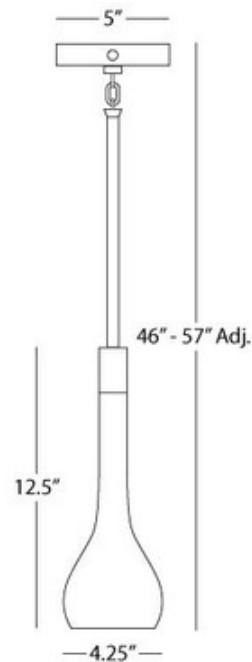

# Axis Mini Pendant

**Description:**

Axis mini pendant features a blackened antique nickel finish with matte black accents or an aged brass finish with cocoa brown accents. Available in a ceiling flush mount, wall sconce, chandelier, suspension, mini pendant, table and floor lamp version. Direct wire only. Includes suspension hardware of 3 pieces of 5/8 x 12 inches, and 1 piece of 5/8 x 6 inch extension rods. One 60 watt, 120 volt, G16.5 candelabra base incandescent lamp not included. General light distribution. Overall height adjusts 46-57 inches. 4.25W x 12.5H.

Shown in: Blackened Anitque Nickel

List Price: \$339.25  
 Our Price: \$271.40

Shade Color: N/A  
 Body Finish: Blackened Anitque Nickel  
 Lamp: 1 x G16.5/Candelabra (E12)/60W/120V Incandescent  
 Wattage: 60W  
 Dimmer: Incandescent  
 Dimensions: 12.5"H x 4.25"W

Product Number: <b>RAB57504</b>			
Company:		Fixture Type:	Date: Mar 24, 2018
Project:		Approved By:	

#1818SU-AXISMIN-00511-BKAN

Fax: (773) 883-6131

Phone: 866-954-4489

Address: 1718 W. Fullerton Ave. Chicago IL 60614