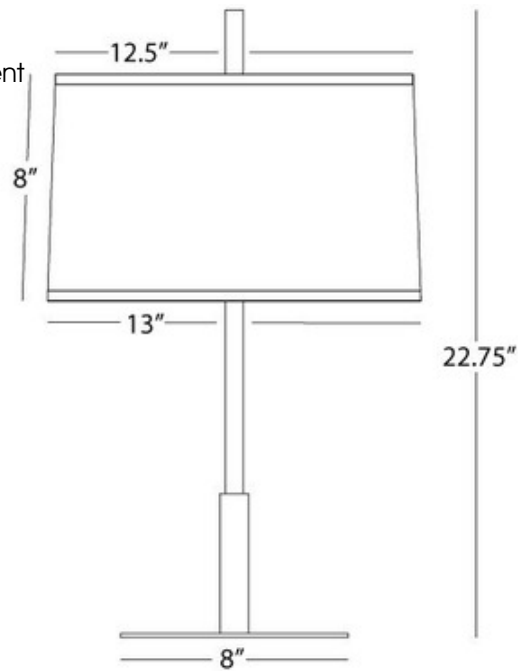

Description:

Echo Accent Table Lamp has a Fondine fabric shade with a Deep patina bronze finish. Features an On-Off line switch and 8 feet of cord. One 60 watt, 120 volt, G16.5 type Candelabra base incandescent bulb is required, but not included. UL listed. 13 inch width x 22.75 inch height

Shown in: Deep Patina Bronze / Fondine

List Price: $307.63
Our Price: $246.10

Shade Color: Fondine
Body Finish: Deep Patina Bronze
Lamp: 1 x G16.5/Candelabra (E12)/60W/120V Incandescent
Wattage: 60W
Dimmer: Incandescent
Dimensions: 22.75"H x 13"W