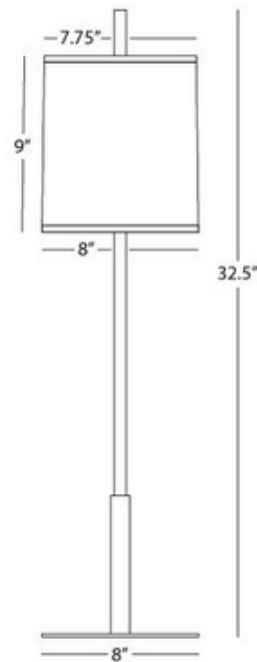

Echo Buffet Table Lamp

Description:

Echo Buffet Table lamp comes with a Fondine fabric shade and a Deep Patina Bronze finish. Features an On-Off line switch and 8 feet of cord. One 60 watt, 120 volt, G16.5 type Candelabra base incandescent bulb is required, but not included. UL listed. 8 inch width x 32.5 inch height.

Shown in: Deep Patina Bronze / Fondine

List Price: \$322.00
 Our Price: \$257.60

Shade Color: Fondine
 Body Finish: Deep Patina Bronze
 Lamp: 1 x G16.5/Candelabra (E12)/60W/120V Incandescent
 Wattage: 60W
 Dimmer: Incandescent
 Dimensions: 32.5"H x 8"W

Product Number: RAB57506			
Company:		Fixture Type:	Date: Mar 23, 2018
Project:		Approved By:	

#1818TA-ECHOB-00811-WHBZ

Fax: (773) 883-6131

Phone: 866-954-4489

Address: 1718 W. Fullerton Ave. Chicago IL 60614