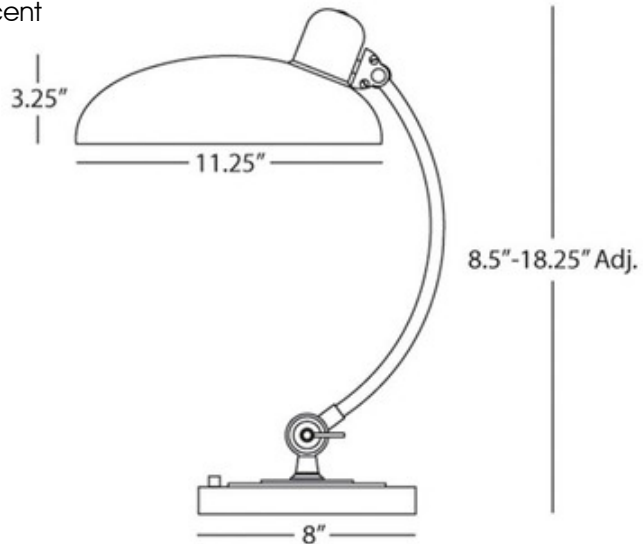

Bruno Adjustable C Arm Table Lamp

Description:

Bruno Adjustable C Arm table lamp features a Lead Bronze finish with ebonized nickel accents over metal. Features Hi-Lo dimming switch. One 60 watt, 120 volt, G25 medium base incandescent lamp not included. Base: 8 inch diameter. Shade: 11.25 inch diameter x 3.25 inch height. Height adjusts 8.5 to 18.25 inches.

Shown in: Lead Bronze

List Price: \$225.69
Our Price: \$180.55

Shade Color: N/A
Body Finish: Lead Bronze
Lamp: 1 x G25/Medium (E26)/60W/120V Incandescent
 1 x G25/Medium (E26)/120V LED
Wattage: 60W
Dimmer: Incandescent
Dimensions: 18.25"H x 11.25"W