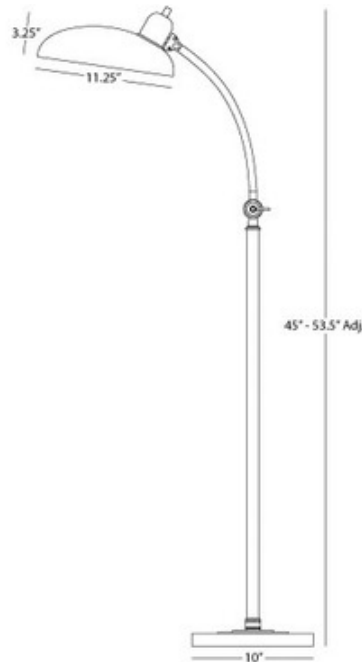

Bruno Adjustable C Arm Task Floor Lamp

Description:

Bruno Adjustable C Arm Task Floor Lamp features a Lead Bronze finish with ebonized nickel accents over metal. Features On/Off switch. One 60 watt, 120 volt, G25 medium base incandescent lamp not included. Base: 10 inch diameter. Shade: 11.25 inch diameter x 3.25 inch height. Height adjusts 45 to 53.5 inches.

Shown in: Lead Bronze

List Price: \$388.13
 Our Price: \$310.50

Shade Color: N/A
 Body Finish: Lead Bronze
 Lamp: 1 x G25/Medium (E26)/60W/120V Incandescent
 1 x G25/Medium (E26)/120V LED
 Wattage: 60W
 Dimmer: Incandescent
 Dimensions: 53.5"H x 11.25"W