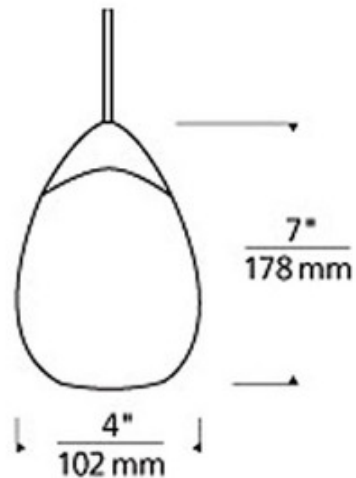

BRAND

Visual Comfort Modern

DESCRIPTION

The Alina Freejack Pendant features a hand-blown Venetian teardrop shaped glass shade with beautiful clear draw. Compatible for use with 1-circuit Monorail track system or Freejack canopy. Supplied with six feet of field-cutttable suspension cable and a Freejack connector. Freejack canopy required if used as a monopoint, sold separately.

Shown in: Satin Nickel / Smoke

SHADE COLOR	Smoke
BODY FINISH	Antique Bronze
WATTAGE	50W
DIMMER	Low Voltage Electronic
DIMENSIONS	4"W x 7"H
BULB INCLUDED	
LAMP	1 x JC/GY6.35 (bipin)/50W/12V Halogen

SPEC # TLG57536