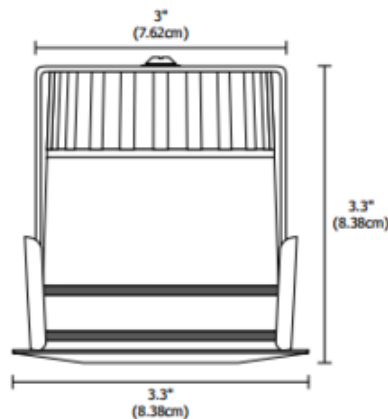

# Sun3C Square 16 Deg LED Ceiling Recessed

Shown in: Satin Aluminum

**List Price:** \$336.00  
**Our Price:** \$268.80

**Shade Color:** N/A  
**Body Finish:** Satin Aluminum  
**Lamp:** 1 x LED/7W/12V LED  
**Wattage:** 7W  
**Dimmer:** Low Voltage Electronic  
**Dimensions:** 3.3"H x 3.3"W x 3.3"D

**Technical Information**

**Luminous Flux:** 322 lumens  
**Lumens/Watt:** 46.00  
**Lamp Color:** 2858 K  
**Color Rendering:** 85 CRI  
**Beam Angle:** 16°  
**Lamp Life:** 50000 hours  
**Function:** Wet Location  
**Aperture Shape:** Square  
**Aperture Size:** 3.000"

**Designer:** Gregory Kay

**Description:**

Sun3C 3 Inch Square 16 Degree LED ceiling recessed downlight includes a 12VAC 9.5 system watts/7 LED watt Warm White 2858K color temperature LED, 85CRI, 46 lumens per watt/322 lumens total. Features a 16 degree precise focus and tempered glass lens with marine-grade aluminum beveled edge trim. Available in 16, 23, 36 and 47 degree beam options. Finish in Satin Aluminum. 70 percent lumen maintenance based on 50,000 hours of operation. Perfect for installation in ceilings with a low clearance (3.2 inch depth). Sun3C is rated for outdoor, ocean front, wet location, shower, or indoor applications. Dimmable with a low voltage electronic dimmer. Dims to 12 percent with Lutron Diva DVELV-300P and Lutron Skylark SELV-300P, and 20 percent with Lutron Maestro MAELV-600P. ETL listed. 3.3 inch width x 3.3 inch depth x 3.3 inch height. Fixture includes a 5 year warranty. Sun3C is constant voltage fixture and it is listed to be used only in ceiling applications and should not be used in floor or wall applications which will damage the fixture and void the warranty. For floor or wall applications use Sun3. A complete fixture consists of a housing and trim. Required Sun3-HS new construction IC rated housing with dimmable electronic power supply, remote dimmer control, and optional