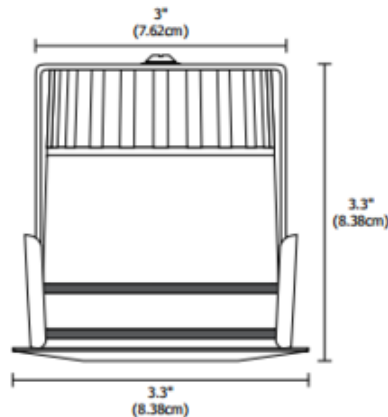

# Sun3C Square 23 Deg LED Ceiling Recessed

Shown in: Satin Aluminum

**List Price:** \$336.00  
**Our Price:** \$268.80

**Shade Color:** N/A  
**Body Finish:** Satin Aluminum  
**Lamp:** 1 x LED/7W/12V LED  
**Wattage:** 7W  
**Dimmer:** Low Voltage Electronic  
**Dimensions:** 3.3"H x 3.3"W x 3.3"D

**Technical Information**

**Luminous Flux:** 322 lumens  
**Lumens/Watt:** 46.00  
**Lamp Color:** 2858 K  
**Beam Angle:** 23°  
**Lamp Life:** 50000 hours  
**Function:** Wet Location  
**Aperture Shape:** Square  
**Aperture Size:** 3.000"

**Designer:** Gregory Kay

**Description:**

Sun3C 3 Inch Square 23 Degree LED ceiling recessed downlight includes a 12VAC 9.5 system watts/7 LED watt Warm White 2858K color temperature LED, 85CRI, 46 lumens per watt/322 lumens total. Features a 16 degree precise focus and tempered glass lens with marine-grade aluminum beveled edge trim. Available in 16, 23, 36 and 47 degree beam options. Finish in Satin Aluminum. 70 percent lumen maintenance based on 50,000 hours of operation. Perfect for installation in ceilings with a low clearance (3.2 inch depth). Sun3C is rated for outdoor, ocean front, wet location, shower, or indoor applications. Dimmable with a low voltage electronic dimmer. Dims to 12 percent with Lutron Diva DVELV-300P and Lutron Skylark SELV-300P, and 20 percent with Lutron Maestro MAELV-600P. ETL listed. 3.3 inch width x 3.3 inch depth x 3.3 inch height. Fixture includes a 5 year warranty. Sun3C is constant voltage fixture and it is listed to be used only in ceiling applications and should not be used in floor or wall applications which will damage the fixture and void the warranty. For floor or wall applications use Sun3. A complete fixture consists of a housing and trim. Required Sun3-HS new construction IC rated housing with dimmable electronic power supply, remote dimmer, control, and optional...