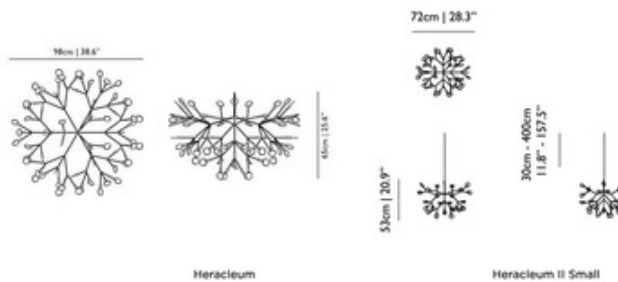

Technical Information

Luminous Flux: 369 lumens
Lumens/Watt: 1,677.27
Lamp Color: 2700 K
Color Rendering: 85 CRI

Product Number: MO057677			
Company:		Fixture Type:	Date: Apr 20, 2018
Project:		Approved By:	

#1330SU-HERACLE-039L1-WHCO

Fax: (773) 883-6131

Phone: 866-954-4489

Address: 1718 W. Fullerton Ave. Chicago IL 60614

www.lightology.com