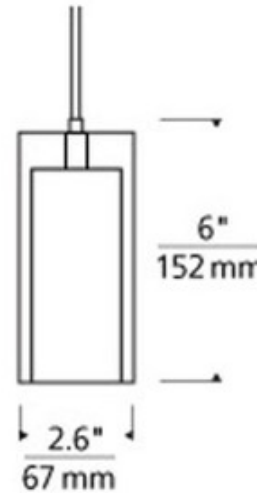

Product Number: TLG57681			
Company:		Fixture Type:	Date: Apr 27, 2018
Project:		Approved By:	

#2002FJ-SOLITDL-003L1-FRSN

Fax: (773) 883-6131

Phone: 866-954-4489

Address: 1718 W. Fullerton Ave. Chicago IL 60614

www.lightology.com