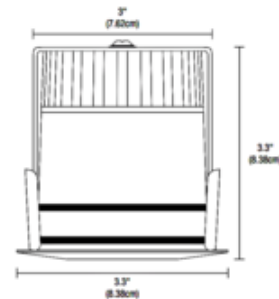

COMPANY	PROJECT	FIXTURE TYPE	APPROVED BY	DATE