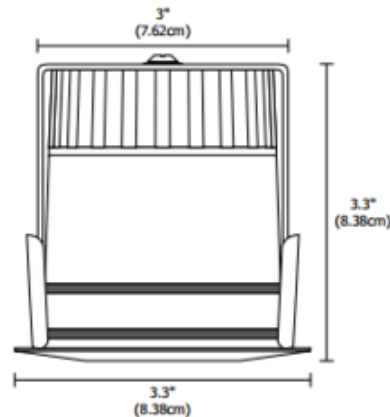

Sun3C Square 36 Deg LED Ceiling Recessed

Shown in: Satin Aluminum

List Price: \$336.00
Our Price: \$268.80

Shade Color: N/A
Body Finish: Satin Aluminum
Lamp: 1 x LED/7W/12V LED
Wattage: 7W
Dimmer: Low Voltage Electronic
Dimensions: 3.3"H x 3.3"W x 3.3"D

Technical Information

Luminous Flux: 322 lumens
Lumens/Watt: 46.00
Lamp Color: 2858 K
Color Rendering: 85 CRI
Beam Angle: 36°
Lamp Life: 50000 hours
Function: Wet Location
Aperture Shape: Square
Aperture Size: 3.000"

Designer: Gregory Kay

Description:

Sun3C 3 Inch Square 36 Degree LED ceiling recessed downlight includes a 12VAC 9.5 system watts/7 LED watt Warm White 2858K color temperature LED, 85CRI, 46 lumens per watt/322 lumens total. Features a 16 degree precise focus and tempered glass lens with marine-grade aluminum beveled edge trim. Available in 16, 23, 36 and 47 degree beam options. Finish in Satin Aluminum. 70 percent lumen maintenance based on 50,000 hours of operation. Perfect for installation in ceilings with a low clearance (3.2 inch depth). Sun3C is rated for outdoor, ocean front, wet location, shower, or indoor applications. Dimmable with a low voltage electronic dimmer. Dims to 12 percent with Lutron Diva DVELV-300P and Lutron Skylark SELV-300P, and 20 percent with Lutron Maestro MAELV-600P. ETL listed. 3.3 inch width x 3.3 inch depth x 3.3 inch height. Fixture includes a 5 year warranty. Sun3C is constant voltage fixture and it is listed to be used only in ceiling applications and should not be used in floor or wall applications which will damage the fixture and void the warranty. For floor or wall applications use Sun3. A complete fixture consists of a housing and trim. Required Sun3-HS new construction IC rated housing with dimmable electronic power supply, remote dimmer, control, and optional...