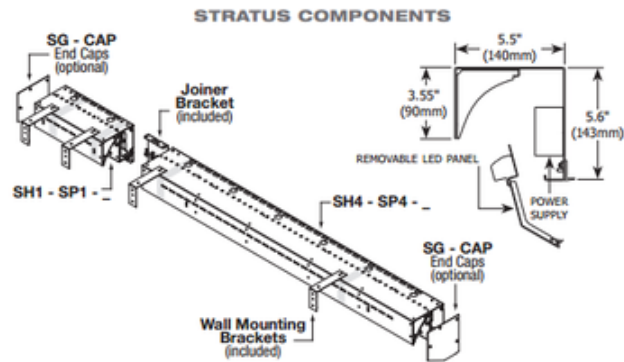

Stratus Outdoor 2800K Wall Grazer

Description:

Stratus Outdoor IP46 Wet Location Linear Wall Grazer is a specification grade fixture for recessed or surface mount cove applications. Includes a Non-IC housing for use in new construction residential and commercial, and remodel applications. Available in 1 foot and 4 foot lengths in Warm White 2800K, 83CRI, or Cool White 4200K, 80CRI, color temperature, as well as an RGB option. 1 foot length includes 13 watts LED, 670 lumens, and 4 foot length includes 57 watts, 2412 lumens. Rated average life of 50,000 hours at 70 percent lumen maintenance. Includes housing with field replaceable LED, 120-277V, 50-60Hz, power supply, wall mounting brackets and joiner bracket. End cap accessory available, sold separately. Dimmable with tested Philips Lightolier Sunrise 0-10V SR1200ZTUNV dimmer, sold separately. ETL listed. IP46 rated for outdoor wet locations. Fixture includes a 3 year warranty. Product is built to order.

Shown in: Aluminum

List Price: \$1508.00
 Our Price: \$1206.40

Shade Color: N/A
 Body Finish: Aluminum
 Lamp: 1 x LED/13W/120V LED
 Wattage: 13W
 Dimmer: Dimmable
 Dimensions: 12"L x 5.6"H x 5.5"D

Technical Information

Luminous Flux: 670 lumens
 Lumens/Watt: 51.54
 Lamp Color: 2800 K
 Color Rendering: 83 CRI
 Lamp Life: 50000 hours

Product Number: EDG57712			
Company:		Fixture Type:	Date: Mar 16, 2018
Project:		Approved By:	