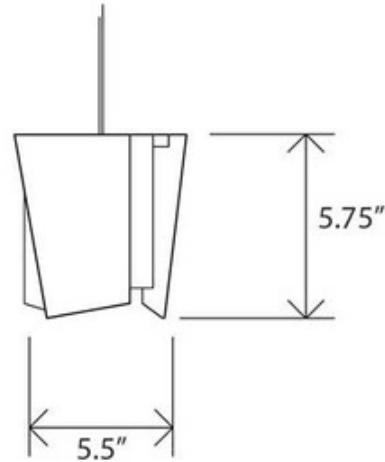

Levis Accent Pendant

Description:

The Levis Accent Pendant is available in Brushed Aluminum with Frosted Polymer, Beech Wood or Brushed Aluminum shade. Includes one 3.2 watt 120 volt LED module. 5.5 inch diameter x 5.75 inch height. Includes 72 inch field adjustable cable, low profile canopy and LED driver. Space must be allowed in junction box for LED driver 2 inch x 1.75 inch x 0.875 inch. Canopy: 4.5 inch square. Dimmable with low-voltage electronic dimmers. UL listed.

Shown in: Brushed Aluminum / Frosted Polymer

List Price: \$343.75
 Our Price: \$275.00

Shade Color: Frosted Polymer
 Body Finish: Brushed Aluminum
 Lamp: 1 x LED/3.2W/12V LED
 Wattage: 3.2W
 Dimmer: Low Voltage Electronic
 Dimensions: 5.75"H x 5.5"W

Technical Information

Luminous Flux: 345 lumens
 Lumens/Watt: 107.81
 Lamp Color: 2700 K
 Color Rendering: 90 CRI

Product Number: CER57716			
Company:		Fixture Type:	Date: Apr 26, 2018
Project:		Approved By:	