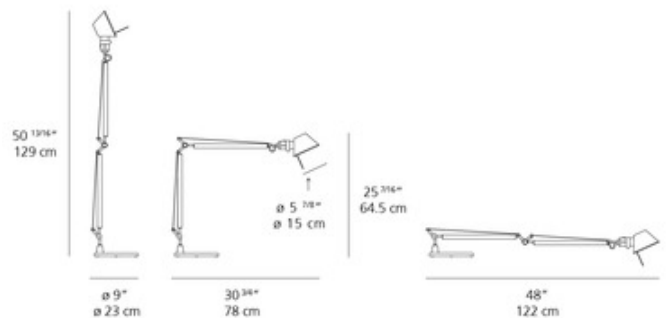

DESIGNER Michele De Lucchi & Giancarlo Piretti
BRAND Artemide

DESCRIPTION

Tolomeo LED Classic Desk Lamp features an aluminum finish. Fully adjustable arm in extruded aluminum, joints and tension control knobs in die-cast aluminum, and cables in stainless steel. Dimmer switch incorporated on head. 30.75 inches deep x 25 7/16 inches high x 48 inch maximum extended arm. Available with Table base, In Set Pivot, or Clamp mounting option. Choice of 3000K or Artemide My White Light technology which allows color temperature to be set anywhere from 2500K to 10,000K.

Shown in: Aluminum / Aluminum

SHADE COLOR	Aluminum
BODY FINISH	Aluminum
WATTAGE	10.7W
DIMMER	Included
DIMENSIONS	48"L x 9"W x 25.5"H x 30.75"D
INTEGRATED LED MODULE	
LAMP	1 x LED/10.7W/120V LED

Technical Information

LUMINOUS FLUX	357 lumens
LUMENS/WATT	33.36
LAMP COLOR	3000K
COLOR RENDERING	80 CRI

SPEC # ART57729

COMPANY	PROJECT	FIXTURE TYPE	APPROVED BY	DATE