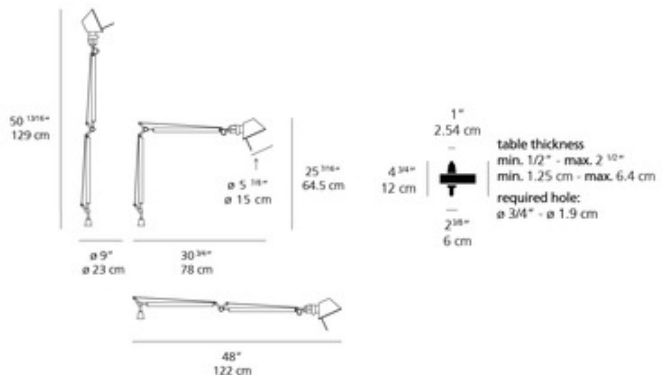

# Tolomeo LED Classic Desk Lamp with In Set Pivot

**Designer:** Michele De Lucchi & Giancarlo Fassina

**Description:**

Tolomeo LED Classic Desk Lamp with In Set Pivot features a tilttable diffuser with 90 degree rotation side to side and an Aluminum finish. 10.7 total watt 120 volt LED light source. Directional light distribution. Dimmer included on head. Requires a 0.75 inch diameter hole and supports a 2.5 inch max surface depth. 30.75 inch depth x 25.4 inch height x 48 inch maximum arm length. UL listed.

Shown in: Aluminum / Aluminum

**List Price:** \$487.50  
**Our Price:** \$390.00

**Shade Color:** Aluminum  
**Body Finish:** Aluminum  
**Lamp:** 1 x LED/10.7W/120V LED  
**Wattage:** 10.7W  
**Dimmer:** Included  
**Dimensions:** 48"L x 25.5"H x 30.75"D

**Technical Information**

**Luminous Flux:** 357 lumens  
**Lumens/Watt:** 33.36  
**Lamp Color:** 3000 K  
**Color Rendering:** 80 CRI  
**Lamp Life:** 50000 hours

Product Number: <b>ART57729</b>			
Company:		Fixture Type:	Date: Apr 20, 2018
Project:		Approved By:	