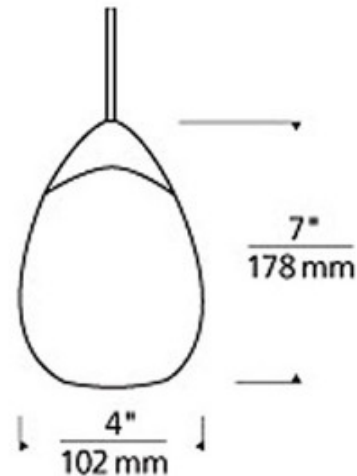

Product Number: TLG57746			
Company:		Fixture Type:	Date: Apr 25, 2018
Project:		Approved By:	

#2002FJ-ALINA-004L1-SMSN

Fax: (773) 883-6131

Phone: 866-954-4489

Address: 1718 W. Fullerton Ave. Chicago IL 60614

www.Lightology.com