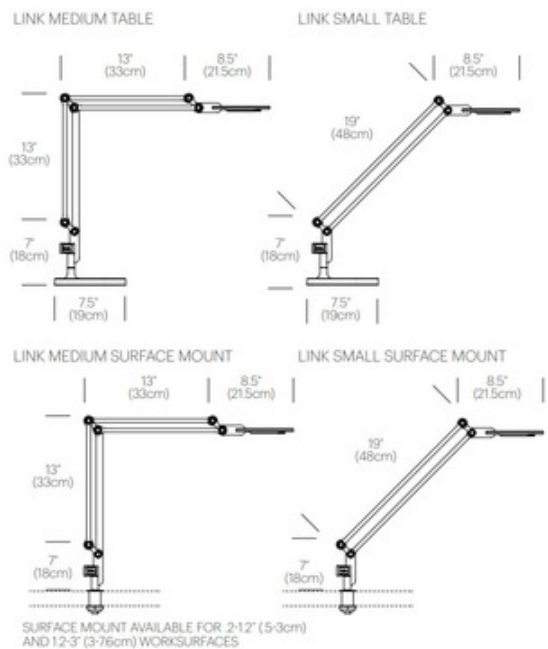

DESCRIPTION

Link medium desk clamp mount incorporates advanced LED lighting to balance performance and style in task lighting making it perfect in any room. Composed of stamped, die-cast, and machined aluminum. Body swivels 360 degrees from the base and head tilts 180 degrees. Finish available in silver, white, black, and grey. UL and CE listed.

Shown in: White

SHADE COLOR	N/A
BODY FINISH	White
WATTAGE	7.5W
DIMMER	Included
DIMENSIONS	23"L x 21.5"W x 13"H
INTEGRATED LED MODULE	
LAMP	1 x LED/7.5W/120V LED

Technical Information

LUMINOUS FLUX	350 lumens
LUMENS/WATT	46.67
LAMP COLOR	3000K
COLOR RENDERING	90 CRI

SPEC # PBL57778

COMPANY	PROJECT	FIXTURE TYPE	APPROVED BY	DATE